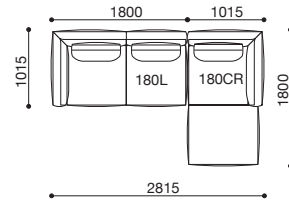

WKD-180Lr 180CR