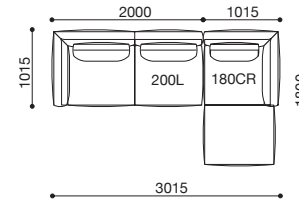

WKD-200Lr 180CR