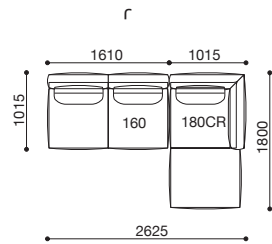

WEEKEND SET EXAMPLE (S=1/100)

Prices are for MBZ legcolor and F4 rank upholstery.

WKD-160 180CR