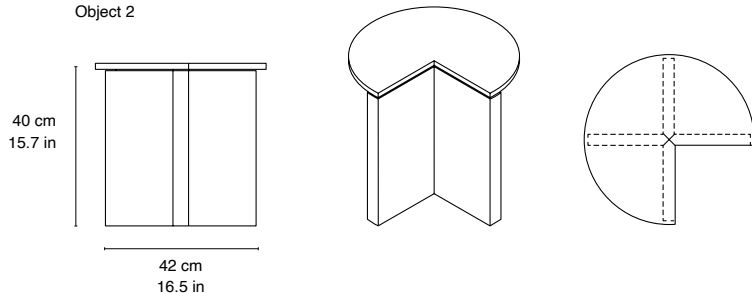

SUPERSOLID VERSATILE SIDE OBJECTS

Object 2