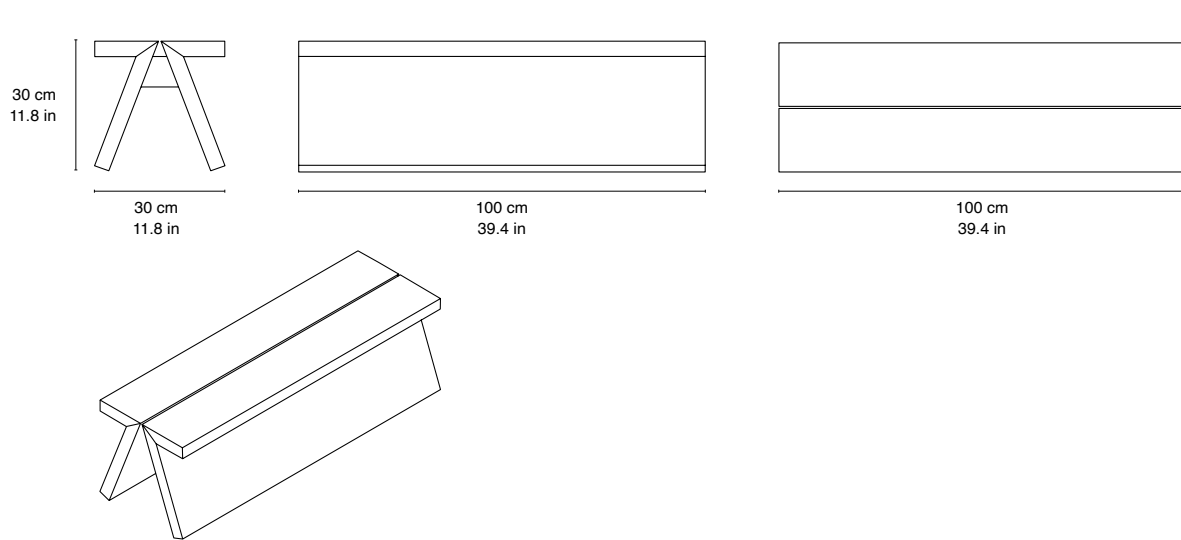

SUPERSOLID VERSATILE SIDE OBJECTS

Object 3