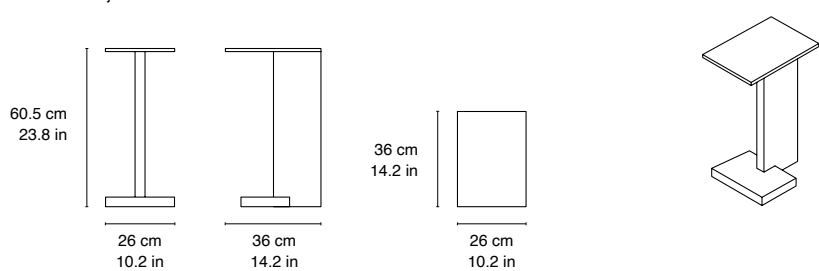

SUPERSOLID VERSATILE SIDE OBJECTS

Object 5