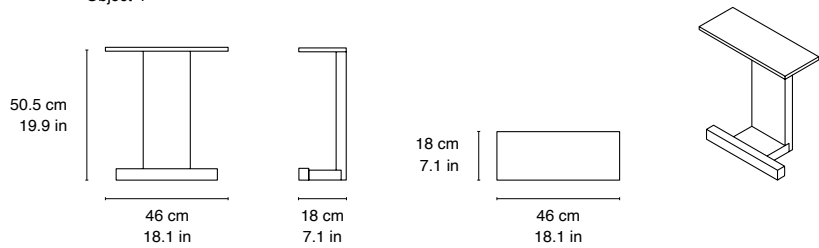

SUPERSOLID VERSATILE SIDE OBJECTS

Object 4