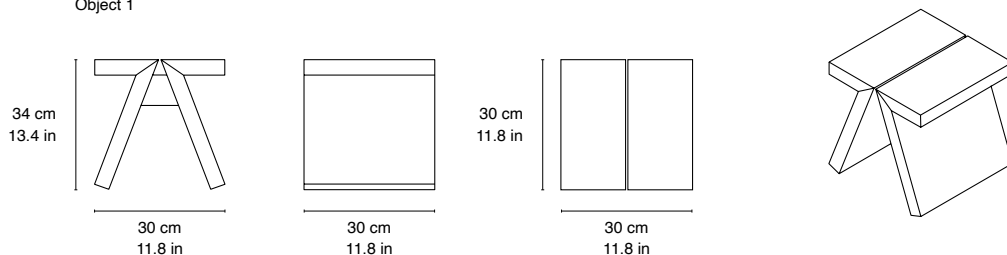

SUPERSOLID VERSATILE SIDE OBJECTS

Object 1