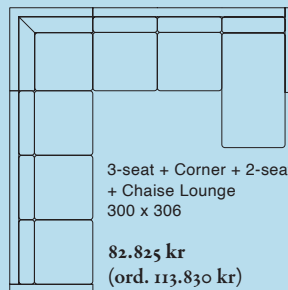

3-seat + Chaise Lounge

290 x 150

48.995 kr

(ord. 66.435 kr)

2-seat + Corner + 2-seat

234 x 234

55.160 kr

(ord. 79.845 kr)

2-seat + Corner + 3-seat

234 x 300

59.995 kr

(ord. 86.910 kr)

3-seat + Corner + 2-seat
+ Chaise Lounge

300 x 306

82.825 kr

(ord. 113.830 kr)