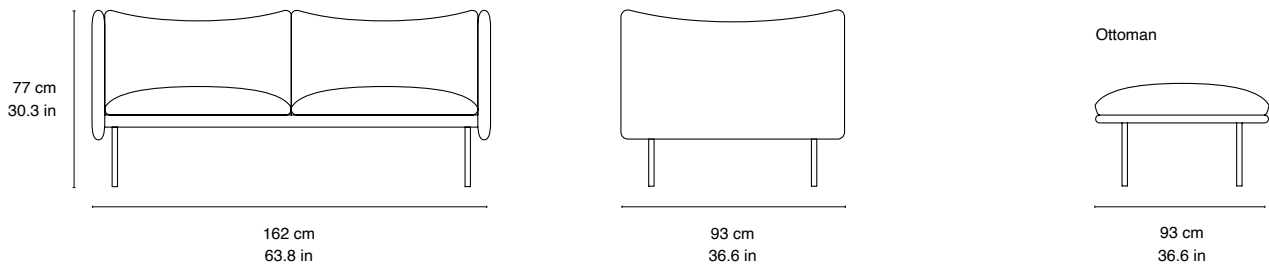

2 seater

WARRANTY, CARE AND MAINTENANCE

More information on our website

STANDARD UPHOLSTERY OVERVIEW
CONTACT FOGIA FOR OPTIONAL UPHOLSTERY.

More information in our asset library

STANDARD LEG COLOR OVERVIEW
CONTACT FOGIA FOR OPTIONAL LEG COLORS.

More information in our asset library

RELATED PRODUCTS

TIKI ARMCHAIR, TIKI OTTOMAN