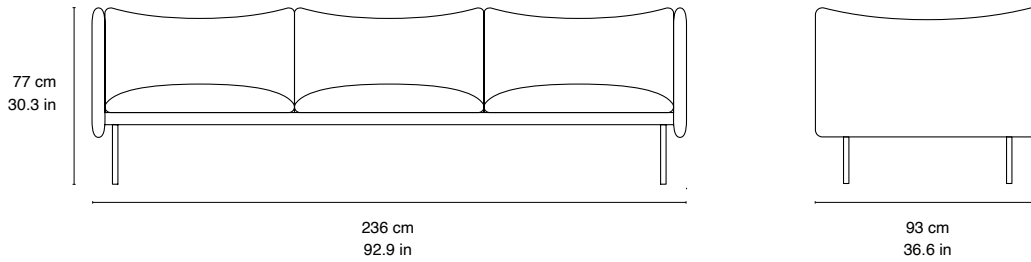

TIKI SOFA

---

3 seater