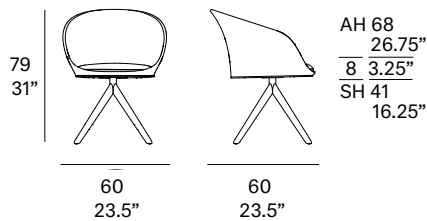

outdoor

Blum

Dining armchair with pyramid-shaped solid wood base / sillón comedor con base piramidal de madera

Manel Molina, 2020/2022

C166 P

Dining armchair with structure made of high resistance aluminum tube and FSC® C164846 certified sapele wood legs upon request. Possibility of customization through a wide variety of technical fabrics completely suitable for outdoor use.

Shipment details

Qty	1 dining armchair (1 box)
Volume	0,36 m ³ / 12.71 ft ³
Gross weight	13,5 kg / 29,76 lb
Net weight (1 dining armchair)	9 kg / 19,8 lb
Box dimensions (approx.)	61 x 61 x 80 cm 24" x 24" x 31.5"
Item dimensions (width x depth x height)	60 x 60 x 79 cm 23.5" x 23.5" x 31"
COM (1,40 - 1,50 m / 54"-59")	cushion: 0,9 m / 1 yd

Shipment details

Qty	1 dining armchair (1 box)
Volume	0,36 m ³ / 12.71 ft ³
Gross weight	12 kg / 26.5 lb
Net weight (1 dining armchair)	7.5 kg / 16.5 lb
Box dimensions (approx.)	61 x 61 x 80 cm 24" x 24" x 31.5"
Item dimensions (width x depth x height)	60 x 60 x 79 cm 23.5" x 23.5" x 31"
COM	cushion: 0,9 m / 1 yd (1,40 - 1,50 m / 54"-59")