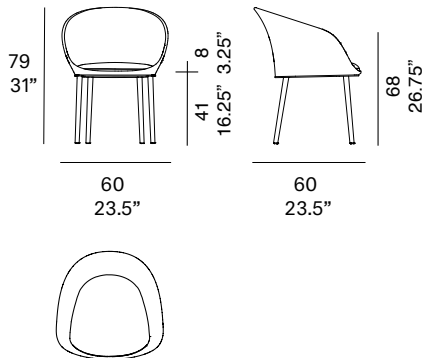

Shipment details

Qty	1 dining armchair (1 box)
Volume	0,36 m ³ / 12.71 ft ³
Gross weight	13,5 kg / 29,76 lb
Net weight (1 dining armchair)	9 kg / 19,8 lb
Box dimensions (approx.)	61 x 61 x 80 cm 24" x 24" x 31.5"
Item dimensions (width x depth x height)	60 x 60 x 79 cm 23.5" x 23.5" x 31"
COM (1,40 - 1,50 m / 54"-59")	cushion: 0,9 m / 1 yd

Shipment details

Qty	1 dining armchair (1 box)
Volume	0,36 m ³ / 12.71 ft ³
Gross weight	12 kg / 26.5 lb
Net weight (1 dining armchair)	7.5 kg / 16.5 lb
Box dimensions (approx.)	61 x 61 x 80 cm 24" x 24" x 31.5"
Item dimensions (width x depth x height)	60 x 60 x 79 cm 23.5" x 23.5" x 31"
COM	cushion: 0,9 m / 1 yd (1,40 - 1,50 m / 54"-59")