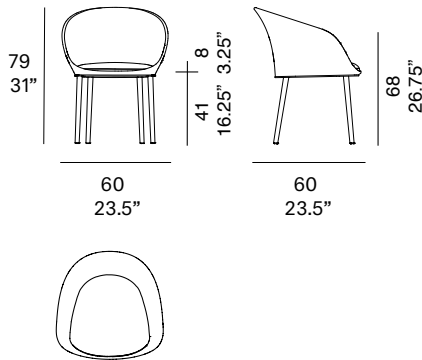

Shipment details

Qty	1 dining armchair (1 box)
Volume	0,28 m ³ / 12.25 ft ³
Gross weight	12 kg / 26.5 lb
Net weight (1 dining armchair)	7.5 kg / 16.5 lb
Box dimensions (approx.)	61 x 61 x 80 cm 24" x 24" x 31.5"
Item dimensions (width x depth x height)	60 x 60 x 79 cm 23.5" x 23.5" x 31"
COM	cushion: 0,9 m / 1 yd (1, 40 - 1,50 m / 54"-59")