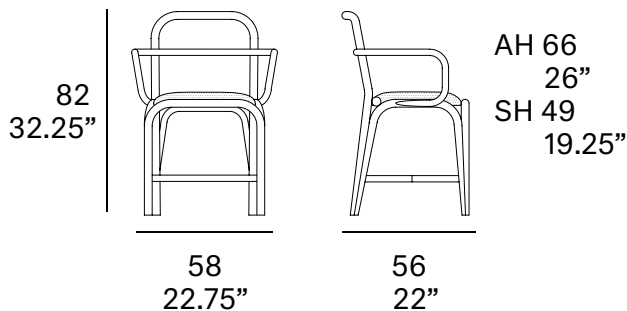

Shipment details

Qty	1 dining chair (1 box)
Volume	0,24 m ³ / 8.5 ft ³
Gross weight	11 kg / 24 lb
Net weight	7 kg / 15 lb
Item dimensions (width x depth x height)	47 x 56 x 82 cm 18.5" x 22" x 32.25"
COM (1, 40 - 1,50 m / 54"-59")	1,00 m / 1.1 yd

Shipment details

Qty	1 dining armchair (1 box)
Volume	0,28 m ³ / 9.9 ft ³
Gross weight	10 kg / 22 lb
Net weight	6 kg / 13 lb
Item dimensions (width x depth x height)	58 x 56 x 82 cm 22.75" x 22" x 32.25"

Shipment details

Qty	1 dining armchair (1 box)
Volume	0,28 m ³ / 9.9 ft ³
Gross weight	11 kg / 24 lb
Net weight	7 kg / 15 lb
Item dimensions (width x depth x height)	58 x 56 x 82 cm 22.75" x 22" x 32.25"
COM (1, 40 - 1,50 m / 54"-59")	0,60 m / 0.7 yd

Shipment details

Qty	1 dining armchair (1 box)
Volume	0,28 m ³ / 9.9 ft ³
Gross weight	12 kg / 26 lb
Net weight	8 kg / 18 lb
Item dimensions (width x depth x height)	58 x 56 x 82 cm 22.75" x 22" x 32.25"
COM (1, 40 - 1,50 m / 54"-59")	1,00 m / 1.1 yd