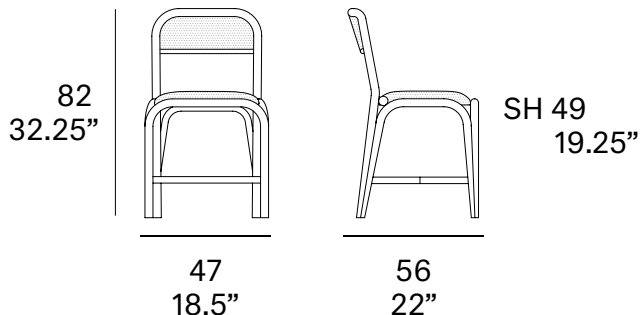

Shipment details

Qty	1 dining chair (1 box)
Volume	0,24 m ³ / 8.5 ft ³
Gross weight	9 kg / 20 lb
Net weight	5 kg / 11 lb
Item dimensions (width x depth x height)	47 x 56 x 82 cm 18.5" x 22" x 32.25"

Certifications

Shipment details

Qty	1 dining chair (1 box)
Volume	0,24 m ³ / 8.5 ft ³
Gross weight	10 kg / 22 lb
Net weight	6 kg / 13 lb
Item dimensions (width x depth x height)	47 x 56 x 82 cm 18.5" x 22" x 32.25"
COM (1, 40 - 1,50 m / 54"-59")	0,6 m / 0.7 yd

Shipment details

Qty	1 dining chair (1 box)
Volume	0,24 m ³ / 8.5 ft ³
Gross weight	11 kg / 24 lb
Net weight	7 kg / 15 lb
Item dimensions (width x depth x height)	47 x 56 x 82 cm 18.5" x 22" x 32.25"
COM (1, 40 - 1,50 m / 54"-59")	1,00 m / 1.1 yd

Shipment details

Qty	1 dining armchair (1 box)
Volume	0,28 m ³ / 9.9 ft ³
Gross weight	10 kg / 22 lb
Net weight	6 kg / 13 lb
Item dimensions (width x depth x height)	58 x 56 x 82 cm 22.75" x 22" x 32.25"