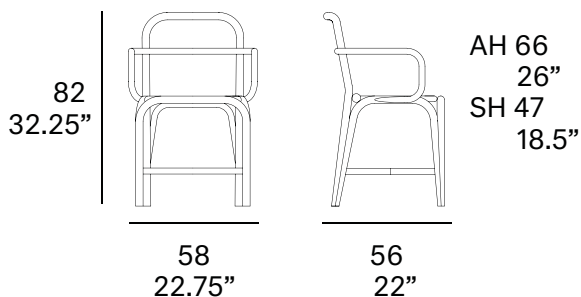

Shipment details

Qty	1 dining chair (1 box)
Volume	0,24 m ³ / 8.5 ft ³
Gross weight	10 kg / 22 lb
Net weight	6 kg / 13 lb
Item dimensions (width x depth x height)	47 x 56 x 82 cm 18.5" x 22" x 32.25"
COM (1, 40 - 1,50 m / 54"-59")	0,6 m / 0.7 yd

Shipment details

Qty	1 dining chair (1 box)
Volume	0,24 m ³ / 8.5 ft ³
Gross weight	11 kg / 24 lb
Net weight	7 kg / 15 lb
Item dimensions (width x depth x height)	47 x 56 x 82 cm 18.5" x 22" x 32.25"
COM (1, 40 - 1,50 m / 54"-59")	1,00 m / 1.1 yd

Shipment details

Qty	1 dining armchair (1 box)
Volume	0,28 m ³ / 9.9 ft ³
Gross weight	10 kg / 22 lb
Net weight	6 kg / 13 lb
Item dimensions (width x depth x height)	58 x 56 x 82 cm 22.75" x 22" x 32.25"

Shipment details

Qty	1 dining armchair (1 box)
Volume	0,28 m ³ / 9.9 ft ³
Gross weight	11 kg / 24 lb
Net weight	7 kg / 15 lb
Item dimensions (width x depth x height)	58 x 56 x 82 cm 22.75" x 22" x 32.25"
COM (1, 40 - 1,50 m / 54"-59")	0,60 m / 0.7 yd