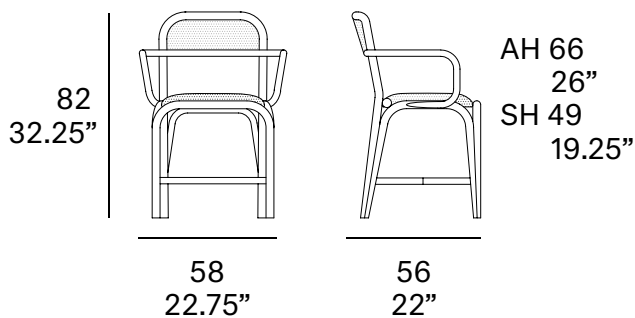

Shipment details

Qty	1 dining armchair (1 box)
Volume	0,28 m ³ / 9.9 ft ³
Gross weight	11 kg / 24 lb
Net weight	7 kg / 15 lb
Item dimensions (width x depth x height)	58 x 56 x 82 cm 22.75" x 22" x 32.25"
COM (1, 40 - 1,50 m / 54"-59")	0,60 m / 0.7 yd

Shipment details

Qty	1 dining armchair (1 box)
Volume	0,28 m ³ / 9.9 ft ³
Gross weight	12 kg / 26 lb
Net weight	8 kg / 18 lb
Item dimensions (width x depth x height)	58 x 56 x 82 cm 22.75" x 22" x 32.25"
COM (1, 40 - 1,50 m / 54"-59")	1,00 m / 1.1 yd