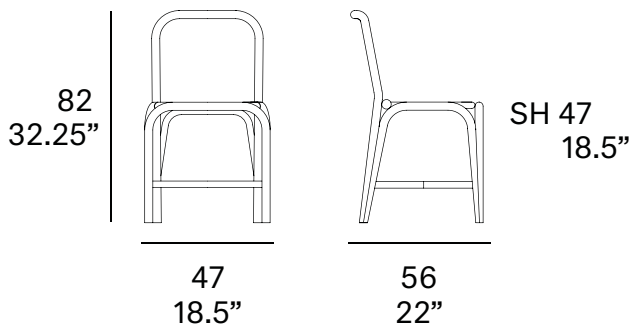

Shipment details

Qty	1 dining chair (1 box)
Volume	0,24 m ³ / 8.5 ft ³
Gross weight	9 kg / 20 lb
Net weight	5 kg / 11 lb
Item dimensions (width x depth x height)	47 x 56 x 82 cm 18.5" x 22" x 32.25"

Certifications

Shipment details

Qty	1 dining chair (1 box)
Volume	0,24 m ³ / 8.5 ft ³
Gross weight	10 kg / 22 lb
Net weight	6 kg / 13 lb
Item dimensions (width x depth x height)	47 x 56 x 82 cm 18.5" x 22" x 32.25"
COM (1, 40 - 1,50 m / 54"-59")	0,6 m / 0.7 yd

Shipment details

Qty	1 dining chair (1 box)
Volume	0,24 m ³ / 8.5 ft ³
Gross weight	11 kg / 24 lb
Net weight	7 kg / 15 lb
Item dimensions (width x depth x height)	47 x 56 x 82 cm 18.5" x 22" x 32.25"
COM (1, 40 - 1,50 m / 54"-59")	1,00 m / 1.1 yd

Shipment details

Qty	1 dining armchair (1 box)
Volume	0,28 m ³ / 9.9 ft ³
Gross weight	11 kg / 24 lb
Net weight	7 kg / 15 lb
Item dimensions (width x depth x height)	58 x 56 x 82 cm 22.75" x 22" x 32.25"
COM (1, 40 - 1,50 m / 54"-59")	0,60 m / 0.7 yd