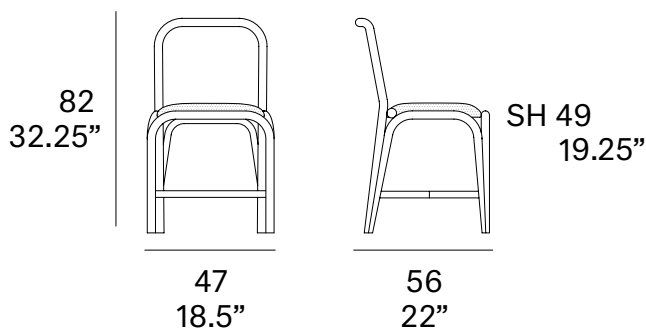

Shipment details

Qty	1 dining chair (1 box)
Volume	0,24 m ³ / 8.5 ft ³
Gross weight	9 kg / 20 lb
Net weight	5 kg / 11 lb
Item dimensions (width x depth x height)	47 x 56 x 82 cm 18.5" x 22" x 32.25"

Certifications

Shipment details

Qty	1 dining chair (1 box)
Volume	0,24 m ³ / 8.5 ft ³
Gross weight	10 kg / 22 lb
Net weight	6 kg / 13 lb
Item dimensions (width x depth x height)	47 x 56 x 82 cm 18.5" x 22" x 32.25"
COM (1, 40 - 1,50 m / 54"-59")	0,6 m / 0.7 yd

Shipment details

Qty	1 dining chair (1 box)
Volume	0,24 m ³ / 8.5 ft ³
Gross weight	11 kg / 24 lb
Net weight	7 kg / 15 lb
Item dimensions (width x depth x height)	47 x 56 x 82 cm 18.5" x 22" x 32.25"
COM (1, 40 - 1,50 m / 54"-59")	1,00 m / 1.1 yd

Shipment details

Qty	1 dining armchair (1 box)
Volume	0,28 m ³ / 9.9 ft ³
Gross weight	11 kg / 24 lb
Net weight	7 kg / 15 lb
Item dimensions (width x depth x height)	58 x 56 x 82 cm 22.75" x 22" x 32.25"
COM (1, 40 - 1,50 m / 54"-59")	0,60 m / 0.7 yd