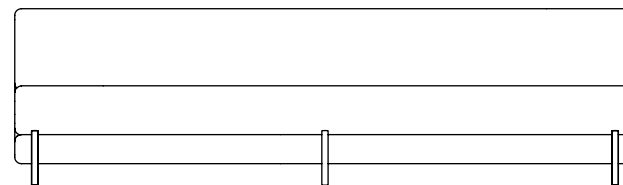

Frame

The epitome of minimalism

normann

C O P E N H A G E N

A contemporary dining sofa

Frame is a sofa with a distinctively high seat, making it particularly ideal for dining environments or other areas where a higher seat is desired. The design is the epitome of minimalism, consisting of only two elements: A simple, slightly rounded seat elegantly integrated into the gently angled backrest. Frame draws inspiration from classic American diners, often characterized by smaller booths with quilted dining sofas.

normann

C O P E N H A G E N

Collection Overview

Frame Sofa 80cm
H: 80 x W: 80 x SH: 45 cm

Frame Sofa 165cm
H: 80 x W: 165 x SH: 45 cm

Frame Sofa 200cm
H: 80 x W: 200 x SH: 45 cm

Frame Sofa 280cm
H: 80 x W: 280 x SH: 45 cm

Product Facts

Description

Frame is a sofa with a higher seat, making it particularly ideal for dining settings. The design is the epitome of minimalism, comprising only two elements, a simple, rounded seat which is elegantly fitted into the slightly angled backrest. The sofa is made from high-quality PU foam with a wooden reinforcement structure inside and rests on powder-coated steel legs. Frame comes in four lengths.