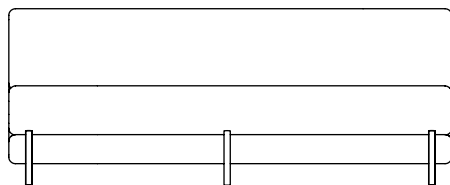

Frame

The epitome of minimalism

normann

C O P E N H A G E N

A contemporary dining sofa

Frame is a sofa with a distinctively high seat, making it particularly ideal for dining environments or other areas where a higher seat is desired. The design is the epitome of minimalism, consisting of only two elements: A simple, slightly rounded seat elegantly integrated into the gently angled backrest. Frame draws inspiration from classic American diners, often characterized by smaller booths with quilted dining sofas.

normann

C O P E N H A G E N

Collection Overview

Frame Sofa 80cm
H: 80 x W: 80 x SH: 45 cm

Frame Sofa 165cm
H: 80 x W: 165 x SH: 45 cm

Frame Sofa 200cm
H: 80 x W: 200 x SH: 45 cm

Frame Sofa 280cm
H: 80 x W: 280 x SH: 45 cm

Product Facts

Description

Frame is a sofa with a higher seat, making it particularly ideal for dining settings. The design is the epitome of minimalism, comprising only two elements, a simple, rounded seat which is elegantly fitted into the slightly angled backrest. The sofa is made from high-quality PU foam with a wooden reinforcement structure inside and rests on powder-coated steel legs. Frame comes in four lengths.