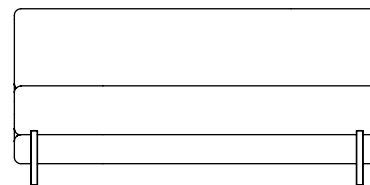

Frame

The epitome of minimalism

normann

C O P E N H A G E N

A contemporary dining sofa

Frame is a sofa with a distinctively high seat, making it particularly ideal for dining environments or other areas where a higher seat is desired. The design is the epitome of minimalism, consisting of only two elements: A simple, slightly rounded seat elegantly integrated into the gently angled backrest. Frame draws inspiration from classic American diners, often characterized by smaller booths with quilted dining sofas.

normann

C O P E N H A G E N

Collection Overview

Frame Sofa 80cm
H: 80 x W: 80 x SH: 45 cm

Frame Sofa 165cm
H: 80 x W: 165 x SH: 45 cm

Frame Sofa 200cm
H: 80 x W: 200 x SH: 45 cm

Frame Sofa 280cm
H: 80 x W: 280 x SH: 45 cm

Product Facts

Description

Frame is a sofa with a higher seat, making it particularly ideal for dining settings. The design is the epitome of minimalism, comprising only two elements, a simple, rounded seat which is elegantly fitted into the slightly angled backrest. The sofa is made from high-quality PU foam with a wooden reinforcement structure inside and rests on powder-coated steel legs. Frame comes in four lengths.