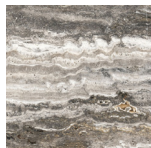

Design

Normann Copenhagen / 2023

Material

Stone and steel

Construction

The Dit Table comprises three robust legs in powder-coated steel and a tabletop in stone. The legs can be obtained in six distinct colors, while the tabletop is obtainable in ten different types of stone, yielding a total of 60 combinations. The table is delivered in two boxes, one for the frame and one for the marble top plate.

Brown

Bright Blue

Bright Red

Light Green

Top

White Carrara

Travertine Light

Travertine Silver

Portoro Gold

Nero Marquina

Rosso Levanto

Emerald Onyx

Verde Marina

Honey Onyx

Blue Diamond

Contact