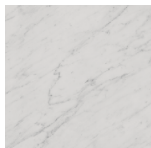

Design

Normann Copenhagen / 2023

Material

Stone and steel

Construction

The Dit Table comprises three robust legs in powder-coated steel and a tabletop in stone. The legs can be obtained in six distinct colors, while the tabletop is obtainable in ten different types of stone, yielding a total of 60 combinations. The table is delivered in two boxes, one for the frame and one for the marble top plate.

Brown

Bright Blue

Bright Red

Light Green

Top

White Carrara

Travertine Light

Travertine Silver