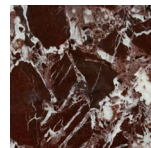

Description

Dit Table is an expressive design with a simple construction. A stone tabletop rests on three chubby, powder coated steel legs. Dit Table can be customized to any taste or space, as implied by its name, Dit, the Danish word for "your". Choose between six different base colors and ten different stone tabletops, a total of 60 possible combinations, to create your very own table.

Design

Normann Copenhagen / 2023

Material

Stone and steel

Construction

The Dit Table comprises three robust legs in powder-coated steel and a tabletop in stone. The legs can be obtained in six distinct colors, while the tabletop is obtainable in ten different types of stone, yielding a total of 60 combinations. The table is delivered in two boxes, one for the frame and one for the marble top plate.

Brown

Bright Blue

Bright Red

Light Green

Top

White Carrara

Travertine Light

Travertine Silver

Portoro Gold

Nero Marquina

Rosso Levanto

Emerald Onyx

Verde Marina

Honey Onyx

Blue Diamond

Contact