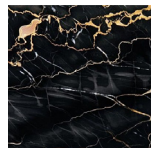

Description

Dit Table is an expressive design with a simple construction. A stone tabletop rests on three chubby, powder coated steel legs. Dit Table can be customized to any taste or space, as implied by its name, Dit, the Danish word for "your". Choose between six different base colors and ten different stone tabletops, a total of 60 possible combinations, to create your very own table.

Design

Normann Copenhagen / 2023

Material

Stone and steel

Construction

The Dit Table comprises three robust legs in powder-coated steel and a tabletop in stone. The legs can be obtained in six distinct colors, while the tabletop is obtainable in ten different types of stone, yielding a total of 60 combinations. The table is delivered in two boxes, one for the frame and one for the marble top plate.

Brown

Bright Blue

Bright Red

Light Green

Top

White Carrara

Travertine Light

Travertine Silver

Portoro Gold

Nero Marquina

Rosso Levanto

Emerald Onyx

Verde Marina

Honey Onyx

Blue Diamond

Contact