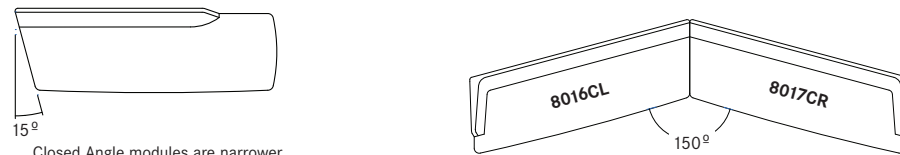

A - Arm Module

B - Armless Module

Mirador Seating System Specification Guide

Step 3 - End Selection

Sofa and Settee modules are available with three unique end conditions. The selection of an end condition is used to achieve different angles when connecting multiple modules.

A - Straight Ends are specified for creating a configuration in a straight line 180°.

B - Open Angle Ends are specified for opening up a configuration and achieving an angle which is greater than 180°.

Open Angle modules are wider in the front and narrower at the back.

C - Closed Angle Ends are specified for closing up a configuration and achieving an angle which is less than 180°.

Closed Angle modules are narrower in the front and wider at the back.