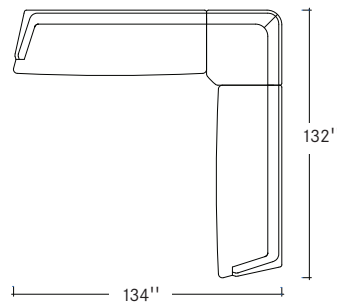

Closed Angle Connecting Modules

Mirador Seating System Sample Configurations

		Description
1		(1) 8028AL Left Armless (1) 8029AR Right Armless
2		(1) 8010AL Left Arm (1) 8011AR Right Arm
3		(1) 8012CL Left Arm (1) 8021CR Right Armless
4		(1) 8026BL Left Armless (1) 8033A Inside Quarter Round (1) 8027BR Right Armless
5		(1) 8016BL Left Arm (1) 8031B Connecting Module (1) 8017BR Right Arm

Description

Price

6

- (1) 8010CL Left Arm
- (1) 8033A Inside Quarter Round
- (1) 8023CR Right Armless

7

- (1) 8016AL Left Arm
- (1) 8035A Corner
- (1) 8017AR Right Arm

8

- (4) 8034A Outside Quarter Round
- (2) 8031A Connecting Module

9

- (1) 8011AR Right Arm
- (2) 8033A Inside Quarter Round
- (2) 8032A Connecting One-Seat
- (1) 8031A Connecting Two-Seat
- (1) 8030A Connecting Three-Seat
- (2) 8034A Outside Quarter Round
- (1) 8012AL Left Arm