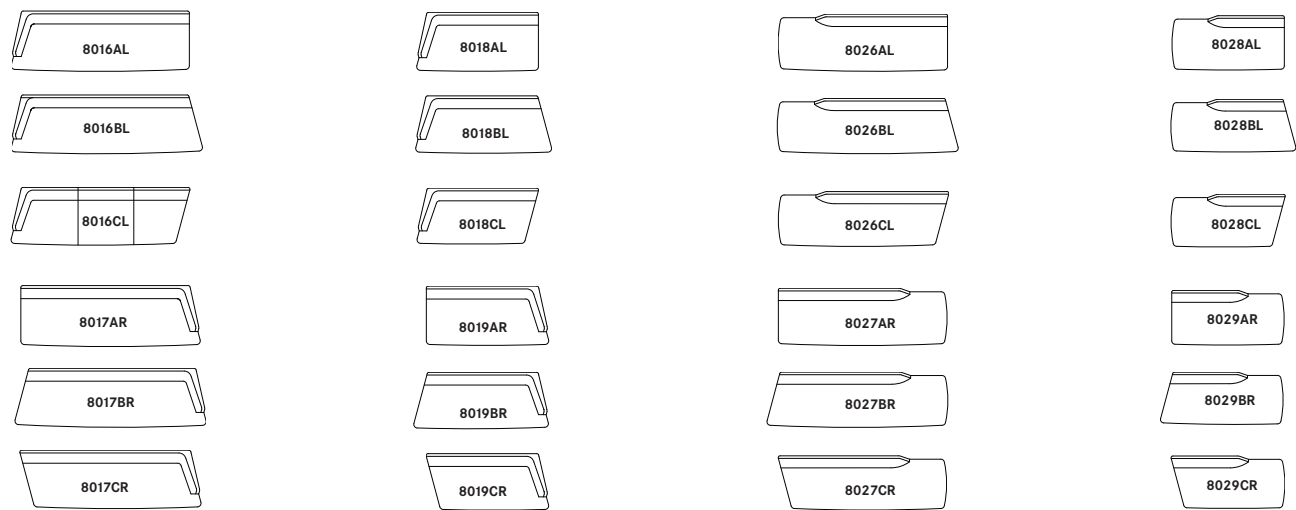

Non-Flared Front Sofa and Settee