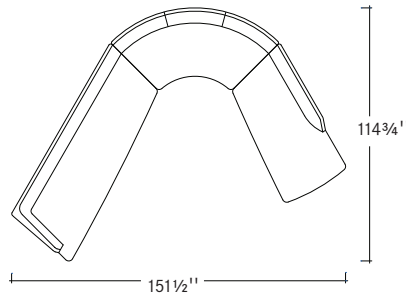

B - Specifying connection modules to achieve a desired angle.

Twelve unique connecting modules are available to alter both the length and the angle of a configuration.

Straight Connecting Modules

Open Angle Connecting Modules

Closed Angle Connecting Modules

Mirador Seating System Sample Configurations

		Description
1		(1) 8028AL Left Armless (1) 8029AR Right Armless
2		(1) 8010AL Left Arm (1) 8011AR Right Arm
3		(1) 8012CL Left Arm (1) 8021CR Right Armless
4		(1) 8026BL Left Armless (1) 8033A Inside Quarter Round (1) 8027BR Right Armless
5		(1) 8016BL Left Arm (1) 8031B Connecting Module (1) 8017BR Right Arm

Description

Price

6

- (1) 8010CL Left Arm
- (1) 8033A Inside Quarter Round
- (1) 8023CR Right Armless

7

- (1) 8016AL Left Arm
- (1) 8035A Corner
- (1) 8017AR Right Arm

8

- (4) 8034A Outside Quarter Round
- (2) 8031A Connecting Module