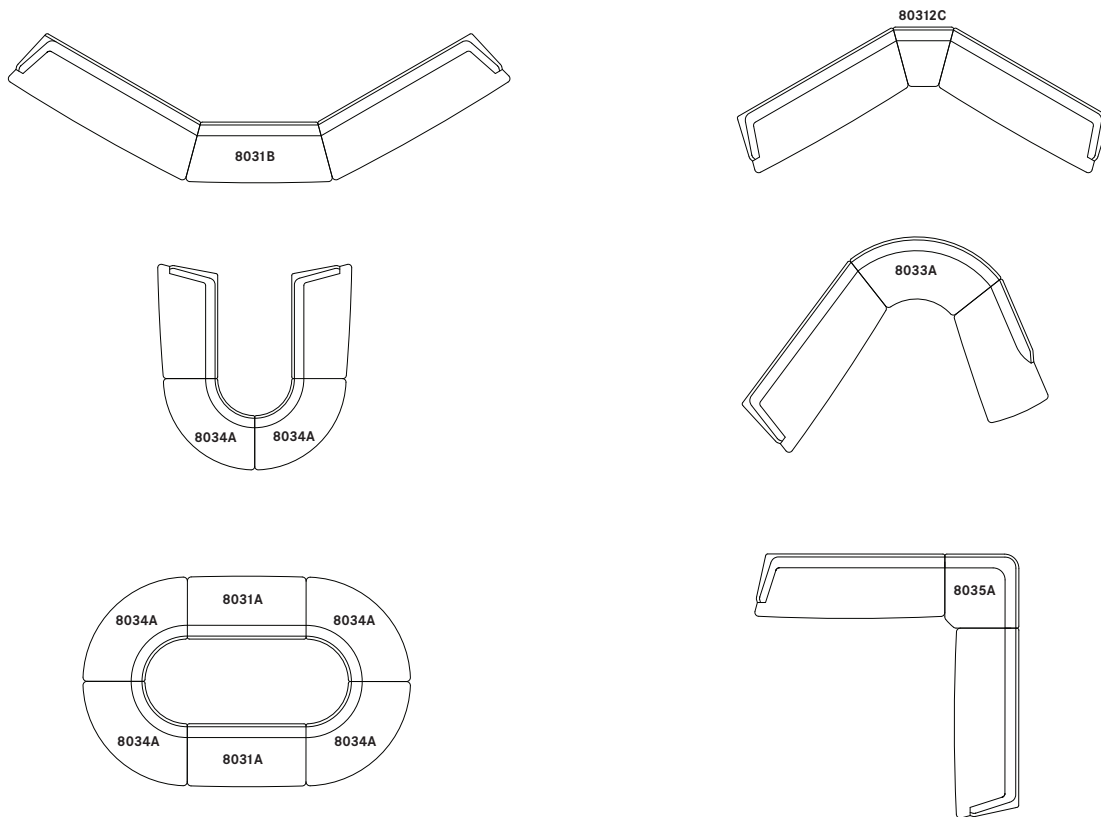

Mirador Seating System Specification Guide

Mirador is a modular seating product comprised of 63 unique modules, which may be used interchangeably to create an unlimited number of configurations. To select the modules that are appropriate for your application use the four steps listed below.

Open Angle modules are wider in the front and narrower at the back.

C - Closed Angle Ends are specified for closing up a configuration and achieving an angle which is less than 180°.

Closed Angle modules are narrower in the front and wider at the back.

Modules with different end conditions may be connected to achieve the appropriate angle.

Mirador Seating System Specification Guide

Step 4 - Connecting Module Selection

A - Specifying connecting modules to achieve a desired length.

B - Specifying connection modules to achieve a desired angle.

Twelve unique connecting modules are available to alter both the length and the angle of a configuration.

Straight Connecting Modules

Open Angle Connecting Modules