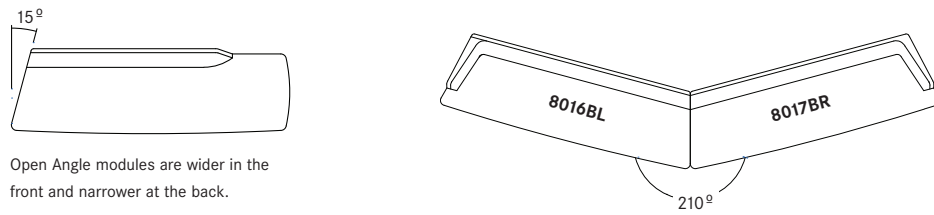

A - Arm Module

B - Armless Module

Mirador Seating System Specification Guide

Step 3 - End Selection

Sofa and Settee modules are available with three unique end conditions. The selection of an end condition is used to achieve different angles when connecting multiple modules.

A - Straight Ends are specified for creating a configuration in a straight line 180°.

B - Open Angle Ends are specified for opening up a configuration and achieving an angle which is greater than 180°.

Open Angle modules are wider in the front and narrower at the back.

C - Closed Angle Ends are specified for closing up a configuration and achieving an angle which is less than 180°.

Closed Angle modules are narrower in the front and wider at the back.