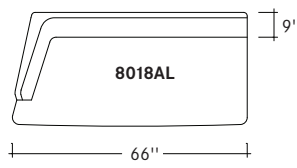

A - Arm Module

B - Armless Module

Mirador Seating System Specification Guide

Step 3 - End Selection

Sofa and Settee modules are available with three unique end conditions. The selection of an end condition is used to achieve different angles when connecting multiple modules.