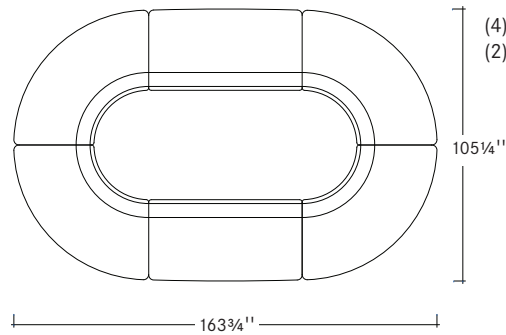

Closed Angle Connecting Modules

Mirador Seating System Sample Configurations

		Description
1		(1) 8028AL Left Armless (1) 8029AR Right Armless
2		(1) 8010AL Left Arm (1) 8011AR Right Arm
3		(1) 8012CL Left Arm (1) 8021CR Right Armless
4		(1) 8026BL Left Armless (1) 8033A Inside Quarter Round (1) 8027BR Right Armless
5		(1) 8016BL Left Arm (1) 8031B Connecting Module (1) 8017BR Right Arm

Description

Price

6

- (1) 8010CL Left Arm
- (1) 8033A Inside Quarter Round
- (1) 8023CR Right Armless

7

- (1) 8016AL Left Arm
- (1) 8035A Corner
- (1) 8017AR Right Arm

8

- (4) 8034A Outside Quarter Round
- (2) 8031A Connecting Module

9

- (1) 8011AR Right Arm
- (2) 8033A Inside Quarter Round
- (2) 8032A Connecting One-Seat
- (1) 8031A Connecting Two-Seat
- (1) 8030A Connecting Three-Seat
- (2) 8034A Outside Quarter Round
- (1) 8012AL Left Arm