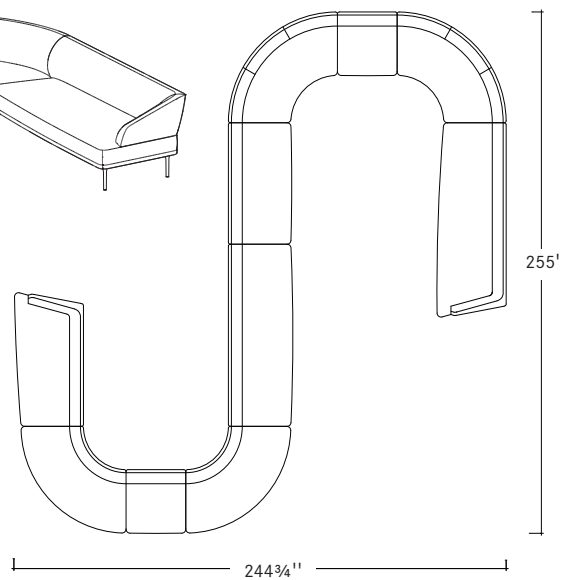

B - Specifying connection modules to achieve a desired angle.

Twelve unique connecting modules are available to alter both the length and the angle of a configuration.

Straight Connecting Modules

Open Angle Connecting Modules

Closed Angle Connecting Modules

Mirador Seating System Sample Configurations

		Description
1		(1) 8028AL Left Armless (1) 8029AR Right Armless
2		(1) 8010AL Left Arm (1) 8011AR Right Arm
3		(1) 8012CL Left Arm (1) 8021CR Right Armless
4		(1) 8026BL Left Armless (1) 8033A Inside Quarter Round (1) 8027BR Right Armless
5		(1) 8016BL Left Arm (1) 8031B Connecting Module (1) 8017BR Right Arm

Description

Price

6

- (1) 8010CL Left Arm
- (1) 8033A Inside Quarter Round
- (1) 8023CR Right Armless

7

- (1) 8016AL Left Arm
- (1) 8035A Corner
- (1) 8017AR Right Arm

8

- (4) 8034A Outside Quarter Round
- (2) 8031A Connecting Module

9

- (1) 8011AR Right Arm
- (2) 8033A Inside Quarter Round
- (2) 8032A Connecting One-Seat
- (1) 8031A Connecting Two-Seat
- (1) 8030A Connecting Three-Seat
- (2) 8034A Outside Quarter Round
- (1) 8012AL Left Arm