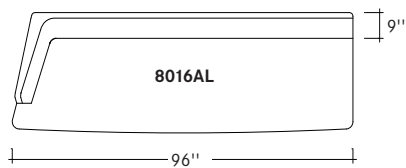

Step 1 - Front Selection

Sofa and Settee modules are available with two different front conditions.

A - Flared Fronts

B - Non-Flared Fronts

Step 2 - Arm Selection

Sofa and Settee modules are available with arms or without arms.

A - Arm Module

B - Armless Module

Mirador Seating System Specification Guide

Step 3 - End Selection

Sofa and Settee modules are available with three unique end conditions. The selection of an end condition is used to achieve different angles when connecting multiple modules.