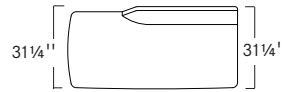

non-flared front settee - armless

	Seat Height	Arm Height	W	D	H	Fabric	Leather	Weight	Cubes/Qty
mirador 8028AL	16½"	-	66"	31¼"	29"	7.5 yds.	100.0'	146 lbs.	68.33/1
	419 mm	-	1676 mm	794 mm	737 mm	6.9 m	9.3 sqm	66.4 kg	1.9 cu.
	Straight End.								
mirador 8028BL	16½"	-	73"	31¼"	29"	7.5 yds.	100.0'	151 lbs.	68.33/1
	419 mm	-	1854 mm	794 mm	737 mm	6.9 m	9.3 sqm	68.6 kg	1.9 cu.
	Open Angle End.								
mirador 8028CL	16½"	-	66"	31¼"	29"	7.5 yds.	100.0'	146 lbs.	68.33/1
	419 mm	-	1676 mm	794 mm	737 mm	6.9 m	9.3 sqm	66.4 kg	1.9 cu.
	Closed Angle End.								
mirador 8029AR	16½"	-	66"	31¼"	29"	7.5 yds.	100.0'	146 lbs.	68.33/1
	419 mm	-	1676 mm	794 mm	737 mm	6.9 m	9.3 sqm	66.4 kg	1.9 cu.
	Straight End.								
mirador 8029BR	16½"	-	73"	31¼"	29"	7.5 yds.	100.0'	151 lbs.	68.33/1
	419 mm	-	1854 mm	794 mm	737 mm	6.9 m	9.3 sqm	68.6 kg	1.9 cu.
	Open Angle End.								
mirador 8029CR	16½"	-	66"	31¼"	29"	7.5 yds.	100.0'	146 lbs.	68.33/1
	419 mm	-	1676 mm	794 mm	737 mm	6.9 m	9.3 sqm	66.4 kg	1.9 cu.
	Closed Angle End.