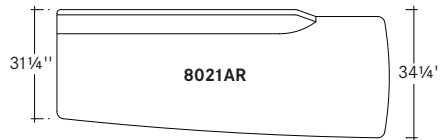

Mirador Seating System Specification Guide

Mirador is a modular seating product comprised of 63 unique modules, which may be used interchangeably to create an unlimited number of configurations. To select the modules that are appropriate for your application use the four steps listed below.

Please visit BernhardtDesign.com for a complete library of 2D and 3D models. You may also contact your local sales representative or the Bernhardt Design corporate office for specification assistance.

Mirador is fully upholstered with a polished cast aluminum frame with levelers and non-marring glides. All necessary ganging brackets are included and pre-installed. GREENGUARD and level I certified.

Four Step Selection Process

Step 1 - Front Selection

Sofa and Settee modules are available with two different front conditions.

A - Flared Fronts