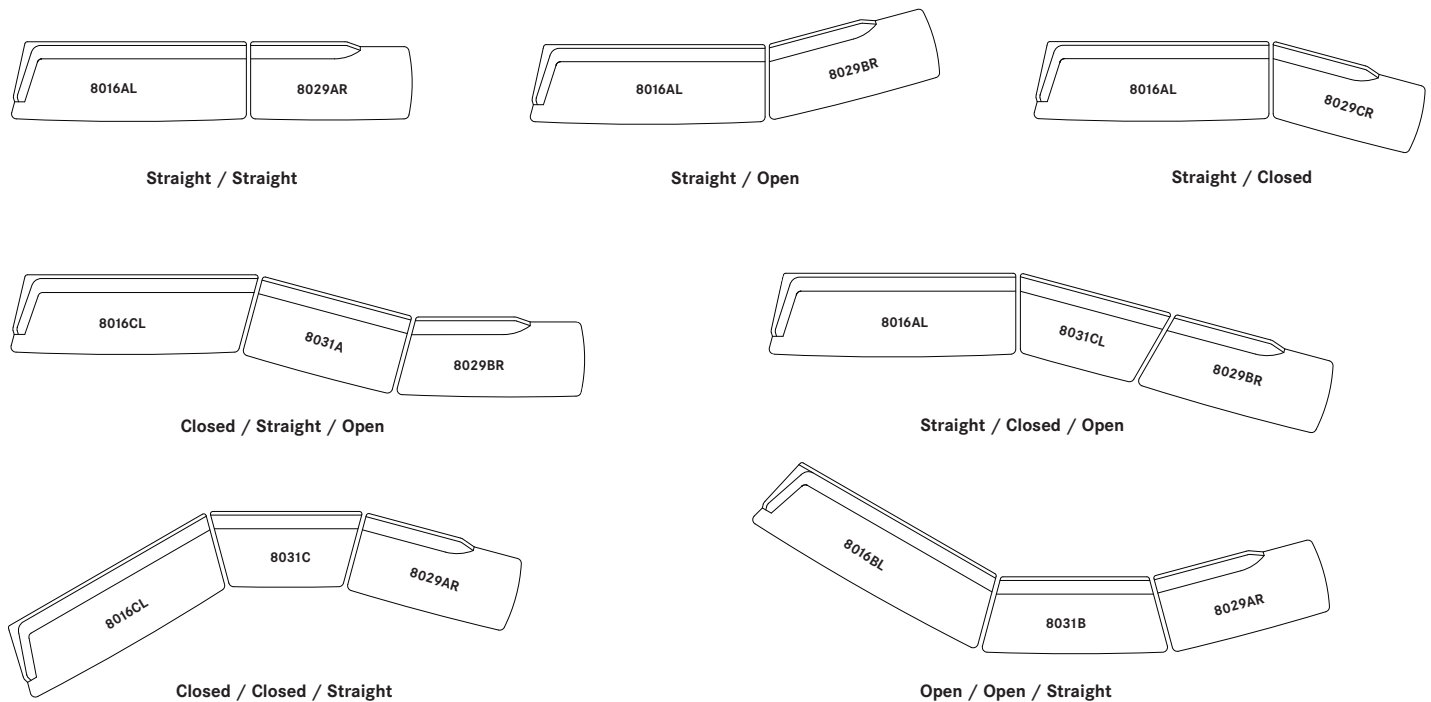

Mirador Seating System Specification Guide

Step 3 - End Selection

Sofa and Settee modules are available with three unique end conditions. The selection of an end condition is used to achieve different angles when connecting multiple modules.

A - Straight Ends are specified for creating a configuration in a straight line 180°.

B - Open Angle Ends are specified for opening up a configuration and achieving an angle which is greater than 180°.

Open Angle modules are wider in the front and narrower at the back.

C - Closed Angle Ends are specified for closing up a configuration and achieving an angle which is less than 180°.

Closed Angle modules are narrower in the front and wider at the back.

Modules with different end conditions may be connected to achieve the appropriate angle.