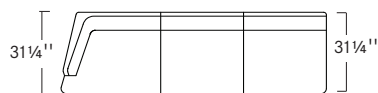

non-flared front sofa - arm

	Seat Height	Arm Height	W	D	H	Fabric	Leather	Weight	Cubes/Qty
mirador 8016AL	16½"	21½-29"	96"	31¼"	29"	11.25 yds.	160.0'	220 lbs.	97.97/1
	419 mm	546-737 mm	2438 mm	794 mm	737 mm	10.3 m	14.9 sqm	100.0 kg	2.8 cu.
	Straight End.								
mirador 8016BL	16½"	21½-29"	96"	31¼"	29"	11.25 yds.	160.0'	225 lbs.	97.97/1
	419 mm	546-737 mm	2438 mm	794 mm	737 mm	10.3 m	14.9 sqm	102.3 kg	2.8 cu.
	Open Angle End.								
mirador 8016CL	16½"	21½-29"	96"	31¼"	29"	11.25 yds.	160.0'	220 lbs.	97.97/1
	419 mm	546-737 mm	2438 mm	794 mm	737 mm	10.3 m	14.9 sqm	100.0 kg	2.8 cu.
	Closed Angle End.								
mirador 8017AR	16½"	21½-29"	96"	31¼"	29"	11.25 yds.	160.0'	220 lbs.	97.97/1
	419 mm	546-737 mm	2438 mm	794 mm	737 mm	10.3 m	14.9 sqm	100.0 kg	2.8 cu.
	Straight End.								
mirador 8017BR	16½"	21½-29"	96"	31¼"	29"	11.25 yds.	160.0'	225 lbs.	97.97/1
	419 mm	546-737 mm	2438 mm	794 mm	737 mm	10.3 m	14.9 sqm	102.3 kg	2.8 cu.
	Open Angle End.								
mirador 8017CR	16½"	21½-29"	96"	31¼"	29"	11.25 yds.	160.0'	220 lbs.	97.97/1
	419 mm	546-737 mm	2438 mm	794 mm	737 mm	10.3 m	14.9 sqm	100.0 kg	2.8 cu.
	Closed Angle End.