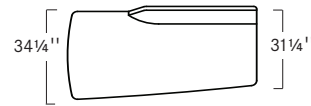

flared front settee - armless

	Seat Height	Arm Height	W	D	H	Fabric	Leather	Weight	Cubes/Qty
mirador 8022AL 	16½"	-	66"	31¼-34½"	29"	7.5 yds.	100.0'	142 lbs.	68.33/1
	419 mm	-	1676 mm	794-876 mm	737 mm	6.9 m	9.3 sqm	64.5 kg	1.9 cu.
	Straight End.								
mirador 8022BL 	16½"	-	66"	31¼-34½"	29"	7.5 yds.	100.0'	147 lbs.	68.33/1
	419 mm	-	1676 mm	794-876 mm	737 mm	6.9 m	9.3 sqm	66.8 kg	1.9 cu.
	Open Angle End.								
mirador 8022CL 	16½"	-	66"	31¼-34½"	29"	7.5 yds.	100.0'	142 lbs.	68.33/1
	419 mm	-	1676 mm	794-876 mm	737 mm	6.9 m	9.3 sqm	64.5 kg	1.9 cu.
	Closed Angle End.								
mirador 8023AR 	16½"	-	66"	31¼-34½"	29"	7.5 yds.	100.0'	142 lbs.	68.33/1
	419 mm	-	1676 mm	794-876 mm	737 mm	6.9 m	9.3 sqm	64.5 kg	1.9 cu.
	Straight End.								
mirador 8023BR 	16½"	-	66"	31¼-34½"	29"	7.5 yds.	100.0'	147 lbs.	68.33/1
	419 mm	-	1676 mm	794-876 mm	737 mm	6.9 m	9.3 sqm	66.8 kg	1.9 cu.
	Open Angle End.								
mirador 8023CR 	16½"	-	66"	31¼-34½"	29"	7.5 yds.	100.0'	142 lbs.	68.33/1
	419 mm	-	1676 mm	794-876 mm	737 mm	6.9 m	9.3 sqm	64.5 kg	1.9 cu.
	Closed Angle End.