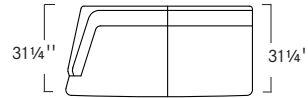

non-flared front settee - arm

	Seat Height	Arm Height	W	D	H	Fabric	Leather	Weight	Cubes/Qty
mirador 8018AL	16½"	21½-29"	66"	31¼"	29"	8.5 yds.	144.0'	152 lbs.	68.33/1
	419 mm	546-737 mm	1676 mm	833 mm	737 mm	7.8 m	13.4 sqm	69.1 kg	1.9 cu.
	Straight End.								
mirador 8018BL	16½"	21½-29"	66"	31¼"	29"	8.5 yds.	144.0'	157 lbs.	68.33/1
	419 mm	546-737 mm	1676 mm	794 mm	737 mm	7.8 m	13.4 sqm	71.4 kg	1.9 cu.
	Open Angle End.								
mirador 8018CL	16½"	21½-29"	66"	31¼"	29"	8.5 yds.	144.0'	152 lbs.	68.33/1
	419 mm	546-737 mm	1676 mm	794 mm	737 mm	7.8 m	13.4 sqm	69.1 kg	1.9 cu.
	Closed Angle End.								
mirador 8019AR	16½"	21½-29"	66"	31¼"	29"	8.5 yds.	144.0'	152 lbs.	68.33/1
	419 mm	546-737 mm	1676 mm	794 mm	737 mm	7.8 m	13.4 sqm	69.1 kg	1.9 cu.
	Straight End.								
mirador 8019BR	16½"	21½-29"	66"	31¼"	29"	8.5 yds.	144.0'	157 lbs.	68.33/1
	419 mm	546-737 mm	1676 mm	794 mm	737 mm	7.8 m	13.4 sqm	71.4 kg	1.9 cu.
	Open Angle End.								
mirador 8019CR	16½"	21½-29"	66"	31¼"	29"	8.5 yds.	144.0'	152 lbs.	68.33/1
	419 mm	546-737 mm	1676 mm	794 mm	737 mm	7.8 m	13.4 sqm	69.1 kg	1.9 cu.
	Closed Angle End.