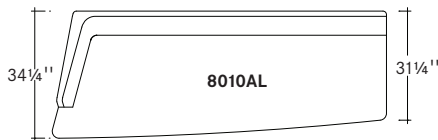

Mirador Seating System Specification Guide

Mirador is a modular seating product comprised of 63 unique modules, which may be used interchangeably to create an unlimited number of configurations. To select the modules that are appropriate for your application use the four steps listed below.

Please visit BernhardtDesign.com for a complete library of 2D and 3D models. You may also contact your local sales representative or the Bernhardt Design corporate office for specification assistance.

Mirador is fully upholstered with a polished cast aluminum frame with levelers and non-marring glides. All necessary ganging brackets are included and pre-installed. GREENGUARD and level I certified.

Four Step Selection Process

Step 1 - Front Selection

Sofa and Settee modules are available with two different front conditions.

A - Flared Fronts