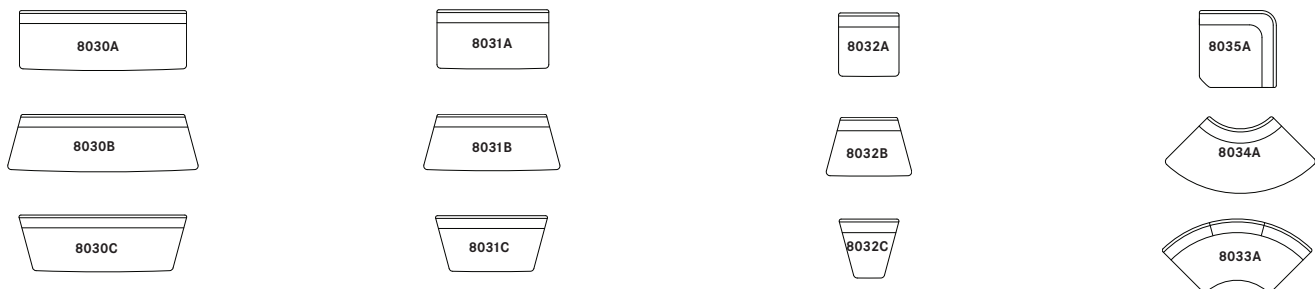

9

- (1) 8011AR Right Arm
- (2) 8033A Inside Quarter Round
- (2) 8032A Connecting One-Seat
- (1) 8031A Connecting Two-Seat
- (1) 8030A Connecting Three-Seat
- (2) 8034A Outside Quarter Round
- (1) 8012AL Left Arm

Mirador Seating System Product Overview

Flared Front Sofa and Settee

Non-Flared Front Sofa and Settee

Connecting Module

Freestanding Bench

flared front sofa - arm

	Seat Height	Arm Height	W	D	H	Fabric	Leather	Weight	Cubes/Qty
mirador 8010AL 	16½"	21½-29"	96"	31¼-34¼"	29"	11.25 yds.	160.0'	221 lbs.	97.97/1
	419 mm	546-737 mm	2438 mm	794-876 mm	737 mm	10.3 m	14.9 sqm	100.5 kg	2.8 cu.
	Straight End.								
mirador 8010BL 	16½"	21½-29"	96"	31¼-34¼"	29"	11.25 yds.	160.0'	224 lbs.	97.97/1
	419 mm	546-737 mm	2438 mm	794-876 mm	737 mm	10.3 m	14.9 sqm	101.8 kg	2.8 cu.
	Open Angle End.								
mirador 8010CL 	16½"	21½-29"	96"	31¼-34¼"	29"	11.25 yds.	160.00'	221 lbs.	97.97/1
	419 mm	546-737 mm	2438 mm	794-876 mm	737 mm	10.3 m	14.9 sqm	100.5 kg	2.8 cu.
	Closed Angle End.								
mirador 8011AR 	16½"	21½-29"	96"	31¼-34¼"	29"	11.25 yds.	160.0'	221 lbs.	97.97/1
	419 mm	546-737 mm	2438 mm	794-876 mm	737 mm	10.3 m	14.9 sqm	100.5 kg	2.8 cu.
	Straight End.								
mirador 8011BR 	16½"	21½-29"	96"	31¼-34¼"	29"	11.25 yds.	160.0'	224 lbs.	97.97/1
	419 mm	546-737 mm	2438 mm	794-876 mm	737 mm	10.3 m	14.9 sqm	101.8 kg	2.8 cu.
	Open Angle End.								
mirador 8011CR 	16½"	21½-29"	96"	31¼-34¼"	29"	11.25 yds.	160.00'	221 lbs.	97.97/1
	419 mm	546-737 mm	2438 mm	794-876 mm	737 mm	10.3 m	14.9 sqm	100.5 kg	2.8 cu.
	Closed Angle End.								