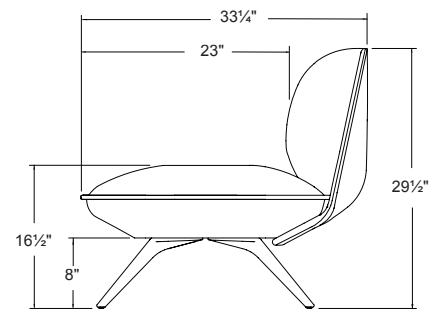

Side View of Armless Sofa