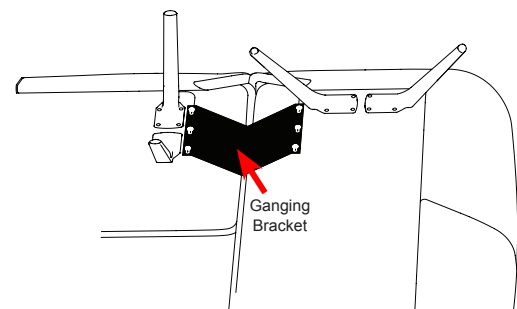

Power Module
Power Module Finish
Black, Silver or White

(2) 120 v 60 Hz. 15 amp receptacles
(2) 2 amp USB ports

Connecting Modules

Luca modules connect by attaching a ganging bracket to the underside of the furniture. One ganging bracket should be ordered for each connecting module. Ganging brackets are sold separately and will ship with product.

To connect the modules together insert the three fasteners into the inserts at the location each module is desired to be connected. Push modules together in desired location.

Ganging bracket is concealed behind flange and is not visible when looking at the sofa.

Leave 1/4" between head of fastener and upholstery. Fit bracket over heads of fasteners and slide bracket to lock fasteners into keyhole slots cut into fastener. Tighten fasteners against bracket.

Under side view of the ganging bracket placement