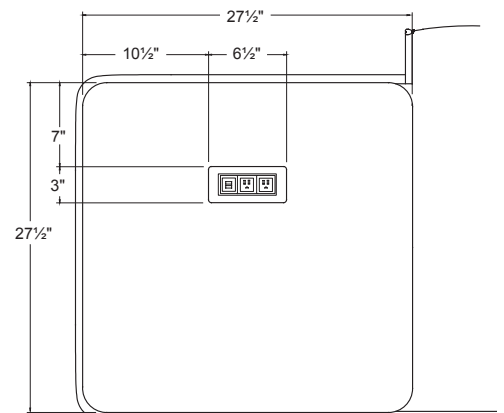

Power Module
Power Module Finish
Black, Silver or White

(2) 120 v 60 Hz. 15 amp receptacles
(2) 2 amp USB ports