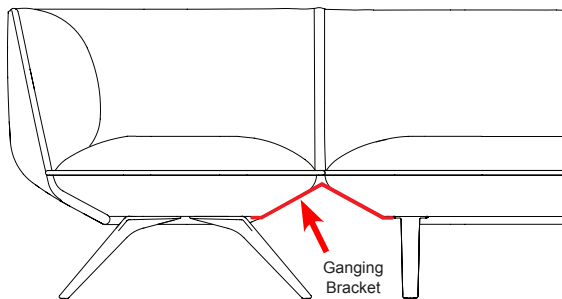

Power Module
Power Module Finish
Black, Silver or White

(2) 120 v 60 Hz. 15 amp receptacles
(2) 2 amp USB ports

Connecting Modules

Luca modules connect by attaching a ganging bracket to the underside of the furniture. One ganging bracket should be ordered for each connecting module. Ganging brackets are sold separately and will ship with product.

To connect the modules together insert the three fasteners into the inserts at the location each module is desired to be connected. Push modules together in desired location.

Ganging bracket is concealed behind flange and is not visible when looking at the sofa.