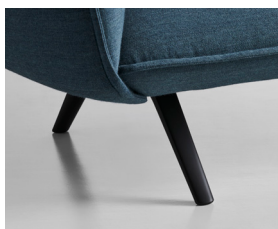

Side View of Armless Sofa

$\frac{5}{8}$ " Non-marring Adjustable Nylon Glides

Leg Options

Polished Aluminum - 6

Matte Black Powdercoat- 3

Satin White Powdercoat- W

Table Options

Veneer Selection