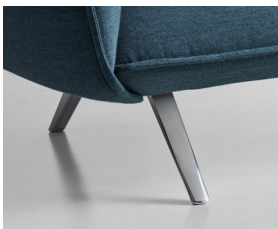

Side View of Armless Sofa

$\frac{5}{8}$ " Non-marring Adjustable Nylon Glides

Leg Options

Polished Aluminum - 6

Matte Black Powdercoat- 3

Satin White Powdercoat- W

Table Options

Veneer Selection