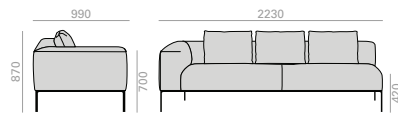

COM COL 1 2 3 4 5 6 7 8 9 10 11 L1 L2 L3 L6

COM COL 1 2 3 4 5 6 7 8 9 10 11 L1 L2 L3 L6

USB charging system
upcharge
Aufpreis für
USB Ladesystem

SF2213 NEW

2-seater corner sofa (left side) with upholstered seat and backrest with the option of combining different upholstery and 4-legged die-cast polished aluminum base in white, black or polished aluminum finish. Edge piping available in the same color as the

| Fully upholstered | COM cm. gepolsterter Sitzschicht | COL |
|-------------------|----------------------------------|-----|
| 1 units | 750 | 15 |
| 10 units or more | 750 | |

1,85 m3
 75 kg
 x1

| Seat pad Spiegelpolsterung im Sitz | | |
|------------------------------------|-----|-----|
| 1 units | 225 | 4,5 |
| 10 units or more | 225 | |

COM COL 1 2 3 4 5 6 7 8 9 10 11 L1 L2 L3 L6

COM COL 1 2 3 4 5 6 7 8 9 10 11 L1 L2 L3 L6

USB charging system
 upcharge
 Aufpreis für
 USBLadesystem

SF2214 NEW

3-seater corner sofa (right side) with upholstered seat and backrest with the option of combining different upholstery and 4-legged die-cast polished aluminum base in white, black or polished aluminum finish. Edge piping available in the same color as the