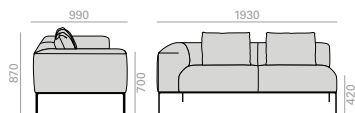

| Fully upholstered | COM cm. Gepolsterter Sitzschicht | COL |
|-------------------|----------------------------------|-----|
| 1 units | 1000 | 20 |
| 10 units or more | 1000 | |

2,35 m3
 95 kg
 x1

| Seat pad Spiegelpolsterung im Sitz | | |
|------------------------------------|-----|-----|
| 1 units | 225 | 4,5 |
| 10 units or more | 225 | |

COM COL 1 2 3 4 5 6 7 8 9 10 11 L1 L2 L3 L6

COM COL 1 2 3 4 5 6 7 8 9 10 11 L1 L2 L3 L6

USB charging system
upcharge
Aufpreis für
USB Ladesystem

SF2212 NEW

2-seater corner sofa (right side) with upholstered seat and backrest with the option of combining different upholstery and 4-legged die-cast polished aluminum base in white, black or polished aluminum finish. Edge piping available in the same color as the upholstery, or in white