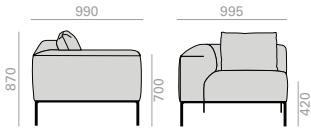

| Fully upholstered | COM cm. gepolsterter Sitzschicht | COL |
|-------------------|----------------------------------|-----|
| 1 units | 850 | 17 |
| 10 units or more | 850 | |

2,13 m3
 82 kg
 x1

| Seat pad Spiegelpolsterung im Sitz | | |
|------------------------------------|-----|-----|
| 1 units | 225 | 4,5 |
| 10 units or more | 225 | |

COM COL 1 2 3 4 5 6 7 8 9 10 11 L1 L2 L3 L6

COM COL 1 2 3 4 5 6 7 8 9 10 11 L1 L2 L3 L6

USB charging system
 upcharge
 Aufpreis für
 USBLadesystem

SF2216 NEW

Corner sofa with upholstered seat and backrest with the option of combining different upholstery and 4-legged die-cast aluminum base in white, black or polished aluminum finish. Edge piping available in the same color as the upholstery, or in white, black