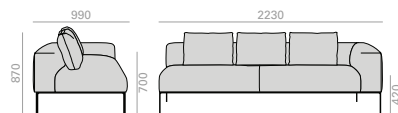

| Fully upholstered | COM cm. gepolsterter Sitzschicht | COL |
|-------------------|----------------------------------|-----|
| 1 units | 850 | 17 |
| 10 units or more | 850 | |

2,13 m3
 82 kg
 x1

| Seat pad Spiegelpolsterung im Sitz | | |
|------------------------------------|-----|-----|
| 1 units | 225 | 4,5 |
| 10 units or more | 225 | |

COM COL 1 2 3 4 5 6 7 8 9 10 11 L1 L2 L3 L6

COM COL 1 2 3 4 5 6 7 8 9 10 11 L1 L2 L3 L6

USB charging system
 upcharge
 Aufpreis für
 USBLadesystem

SF2215 NEW

3-seater corner sofa (left side) with upholstered seat and backrest with the option of combining different upholstery and 4-legged die-cast polished aluminum base in white, black or polished aluminum finish. Edge piping available in the same color as the