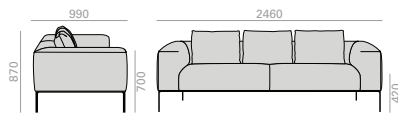

| Fully upholstered | COM cm. Gepolsterter Sitzschicht | COL |
|-------------------|----------------------------------|-----|
| 1 units | 850 | 17 |
| 10 units or more | 850 | |

2,07 m3
 88 kg
 x1

| Seat pad Spiegelpolsterung im Sitz | | |
|------------------------------------|-----|---|
| 1 units | 150 | 3 |
| 10 units or more | 150 | |

COM COL 1 2 3 4 5 6 7 8 9 10 11 L1 L2 L3 L6

COM COL 1 2 3 4 5 6 7 8 9 10 11 L1 L2 L3 L6

USB charging system
upcharge
Aufpreis für
USB Ladesystem

SF2211 NEW

3-seater sofa with upholstered seat and back, with the option of combining different upholstery and 4-legged die-cast polished aluminum base in white, black or polished aluminum finish. Edge piping available in the same color as the upholstery, or in white