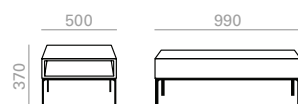

ME2220 NEW

Occasional table with 4-legged die-cast aluminum base in white, black or polished aluminum finish and oak table top.

Beistelltisch mit 4-fussgestell aus Aluminium verfu?gbar in Alu poliert, weiss oder schwarz matt. Tischenplatte aus Eichenholz oder lackiert.

0,23 m3
36 kg
x1