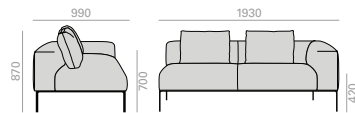

| Fully upholstered | COM cm. Gepolsterter Sitzschicht | COL |
|-------------------|----------------------------------|-----|
| 1 units | 750 | 15 |
| 10 units or more | 750 | |

1,85 m3
 75 kg
 x1

| Seat pad Spiegelpolsterung im Sitz | | |
|------------------------------------|-----|---|
| 1 units | 150 | 3 |
| 10 units or more | 150 | |

COM COL 1 2 3 4 5 6 7 8 9 10 11 L1 L2 L3 L6

COM COL 1 2 3 4 5 6 7 8 9 10 11 L1 L2 L3 L6

USB charging system
upcharge
Aufpreis für
USB Ladesystem

SF2213 NEW

2-seater corner sofa (left side) with upholstered seat and backrest with the option of combining different upholstery and 4-legged die-cast polished aluminum base in white, black or polished aluminum finish. Edge piping available in the same color as the