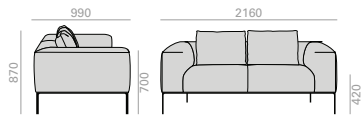

SF2210 NEW

2-seater sofa with upholstered seat and back, with the option of combining different upholstery and 4-legged die-cast polished aluminum base in white, black or polished aluminum finish. Edge piping available in the same color as the upholstery, or in white