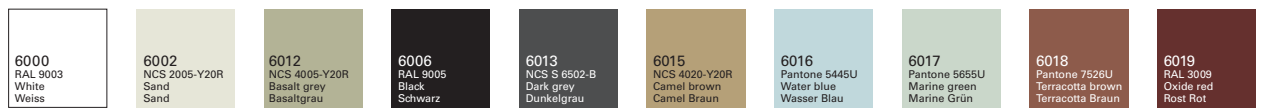

Eco Thermo-polymer finish

Eco Terpolymerausführungen

Pure Eco Thermo-polymer finish

Pure Eco Terpolymerausführungen

Wood finish Beech
Holzaustrührungen
Buche