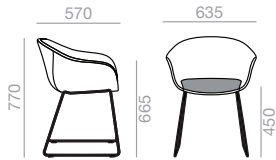

SO0495

Armchair with Eco thermo-polymer shell available in several colors or Pure Eco thermo-polymer (100% recycled) available in sand color and steel sled base finished in polished chrome, white or black. Optional fully upholstered shell or upholstered seat pad. In upholstered versions the seat height increases 20 mm.

Armlehnstuhl mit Sitzschale aus Eco Terpolymer Sitzschale in verschiedenen Farben erhältlich oder Pure Eco Terpolymer (100% recycelt in Sandfarbe erhältlich und Kufen gestell aus Stahl glanzverchromt, weiss oder schwarz. Optional gepolsterter Sitzschale oder Spiegel polsterung im Sitz erhältlich. Bei gepolsterten Ausführungen erhöht sich die Sitzhöhe um 20 mm.

COM cm. per unit	COL m2

0,33 m3
15,1 kg
x1

Fully upholstered Gepolsterter Sitzschale		
1 units	180	3,75
10 units or more	180	

Seat pad Spiegelpolsterung im Sitz		
1 units	55	1,25
10 units or more	55	

COM	COL	1	2	3	4	5	6	7	8	9	10	11	L1	L2	L3	L6
COM	COL	1	2	3	4	5	6	7	8	9	10	11	L1	L2	L3	L6