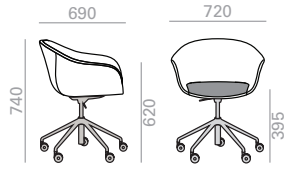

TP

Thermo-polymer shell
Terpolymer Sitzschale

Fully upholstered shell
Gepolsterter Sitzschale

Upholstered seat pad
Spiegelpolsterung im Sitz

COM	COL	1	2	3	4	5	6	7	8	9	10	11	L1	L2	L3	L6
COM	COL	1	2	3	4	5	6	7	8	9	10	11	L1	L2	L3	L6

Measures +- 5 mm.
Masse +- 5 mm.

SO0499

Armchair with Eco thermo-polymer shell available in several colors or Pure Eco thermo-polymer (100% recycled) available in sand color and Eco thermo-polymer central base with 5 casters, swivel and pneumatic height adjustment, finished in black. Optional fully upholstered shell or upholstered seat pad.