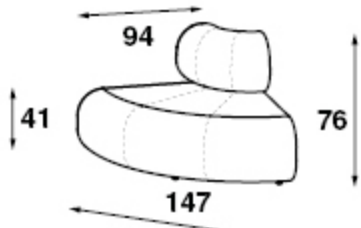

**Planning example
Track 101**
Modules: 002, 001, 022
Dimensions: 90 x 252 cm

**Planning example
Track 102**
Modules: 3x 033
Dimensions: 196 x 333 cm

**Planning example
Track 103**
Modules: 021, 001, 031, 001, 003
Dimension: 234 x 282 cm

**Planning example
Track 104**
Modules: 4x 032 + 4x 001
Dimension: 211 x 378 cm

**Planning example
Track 105**
Modules: 4x 032
Dimensions: 211 x 211 cm

**Planning example
Track 106**
Modules: 2x 034 + 3x 033
Dimensions: 196 x 545 cm

Track module overview

Track 001
seat & back
without armrests

Track 002
seat & back
with armrest right when seated

Track 003
seat & back
with armrest left when seated

Track 004
seat & back
armchair

Track 021
seat small

Track 022
seat large

Track 053
footstool

Track 031
corner closed curve 90°

Track 032
corner open curve 90°

Track 033
corner closed curve 45°

Track 034
corner open curve 45°

Track 051
loose armrest

Track 052
electrification
integrated table with 2x
power socket