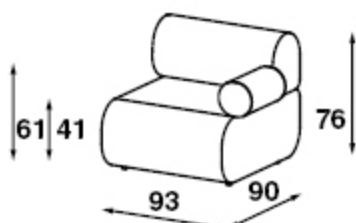

**Planning example
Track 101**
Modules: 002, 001, 022
Dimensions: 90 x 252 cm

**Planning example
Track 102**
Modules: 3x 033
Dimensions: 196 x 333 cm

**Planning example
Track 103**
Modules: 021, 001, 031, 001, 003
Dimension: 234 x 282 cm

**Planning example
Track 104**
Modules: 4x 032 + 4x 001
Dimension: 211 x 378 cm

**Planning example
Track 105**
Modules: 4x 032
Dimensions: 211 x 211 cm

**Planning example
Track 106**
Modules: 2x 034 + 3x 033
Dimensions: 196 x 545 cm

Track module overview

Track 001
seat & back
without armrests

Track 002
seat & back
with armrest right when seated

Track 003
seat & back
with armrest left when seated

Track 004
seat & back
armchair

Track 021
seat small

Track 022
seat large

Track 053
footstool

Track 031
corner closed curve 90°

Track 032
corner open curve 90°

Track 033
corner closed curve 45°

Track 034
corner open curve 45°

Track 051
loose armrest

Track 052
electrification
integrated table with 2x
power socket