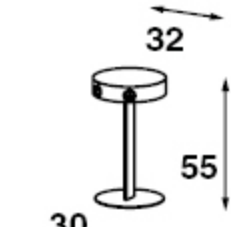

**Planning example
Track 101**
Modules: 002, 001, 022
Dimensions: 90 x 252 cm

**Planning example
Track 102**
Modules: 3x 033
Dimensions: 196 x 333 cm

**Planning example
Track 103**
Modules: 021, 001, 031, 001, 003
Dimension: 234 x 282 cm

**Planning example
Track 104**
Modules: 4x 032 + 4x 001
Dimension: 211 x 378 cm

**Planning example
Track 105**
Modules: 4x 032
Dimensions: 211 x 211 cm

**Planning example
Track 106**
Modules: 2x 034 + 3x 033
Dimensions: 196 x 545 cm

Track module overview

Track 001
seat & back
without armrests

Track 002
seat & back
with armrest right when seated

Track 003
seat & back
with armrest left when seated

Track 004
seat & back
armchair

Track 021
seat small

Track 022
seat large

Track 053
footstool

Track 031
corner closed curve 90°

Track 032
corner open curve 90°

Track 033
corner closed curve 45°

Track 034
corner open curve 45°

Track 051
loose armrest

Track 052
electrification
integrated table with 2x
power socket