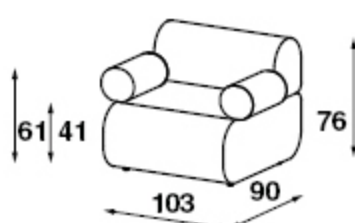

**Planning example
Track 101**
Modules: 002, 001, 022
Dimensions: 90 x 252 cm

**Planning example
Track 102**
Modules: 3x 033
Dimensions: 196 x 333 cm

**Planning example
Track 103**
Modules: 021, 001, 031, 001, 003
Dimension: 234 x 282 cm

**Planning example
Track 104**
Modules: 4x 032 + 4x 001
Dimension: 211 x 378 cm

**Planning example
Track 105**
Modules: 4x 032
Dimensions: 211 x 211 cm

**Planning example
Track 106**
Modules: 2x 034 + 3x 033
Dimensions: 196 x 545 cm

Track module overview

Track 001
seat & back
without armrests

Track 002
seat & back
with armrest right when seated

Track 003
seat & back
with armrest left when seated

Track 004
seat & back
armchair

Track 021
seat small

Track 022
seat large

Track 053
footstool

Track 031
corner closed curve 90°

Track 032
corner open curve 90°

Track 033
corner closed curve 45°

Track 034
corner open curve 45°

Track 051
loose armrest

Track 052
electrification
integrated table with 2x
power socket