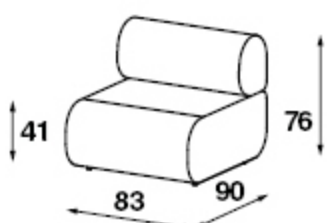

**Planning example
Track 101**
Modules: 002, 001, 022
Dimensions: 90 x 252 cm

**Planning example
Track 102**
Modules: 3x 033
Dimensions: 196 x 333 cm

**Planning example
Track 103**
Modules: 021, 001, 031, 001, 003
Dimension: 234 x 282 cm

**Planning example
Track 104**
Modules: 4x 032 + 4x 001
Dimension: 211 x 378 cm

**Planning example
Track 105**
Modules: 4x 032
Dimensions: 211 x 211 cm

**Planning example
Track 106**
Modules: 2x 034 + 3x 033
Dimensions: 196 x 545 cm

Track module overview

Track 001
seat & back
without armrests

Track 002
seat & back
with armrest right when seated

Track 003
seat & back
with armrest left when seated

Track 004
seat & back
armchair

Track 021
seat small

Track 022
seat large

Track 053
footstool

Track 031
corner closed curve 90°

Track 032
corner open curve 90°

Track 033
corner closed curve 45°

Track 034
corner open curve 45°

Track 051
loose armrest

Track 052
electrification
integrated table with 2x
power socket