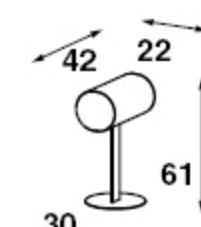

**Planning example
Track 101**
Modules: 002, 001, 022
Dimensions: 90 x 252 cm

**Planning example
Track 102**
Modules: 3x 033
Dimensions: 196 x 333 cm

**Planning example
Track 103**
Modules: 021, 001, 031, 001, 003
Dimension: 234 x 282 cm

**Planning example
Track 104**
Modules: 4x 032 + 4x 001
Dimension: 211 x 378 cm

**Planning example
Track 105**
Modules: 4x 032
Dimensions: 211 x 211 cm

**Planning example
Track 106**
Modules: 2x 034 + 3x 033
Dimensions: 196 x 545 cm

Track module overview

Track 001
seat & back
without armrests

Track 002
seat & back
with armrest right when seated

Track 003
seat & back
with armrest left when seated

Track 004
seat & back
armchair

Track 021
seat small

Track 022
seat large

Track 053
footstool

Track 031
corner closed curve 90°

Track 032
corner open curve 90°

Track 033
corner closed curve 45°

Track 034
corner open curve 45°

Track 051
loose armrest

Track 052
electrification
integrated table with 2x
power socket