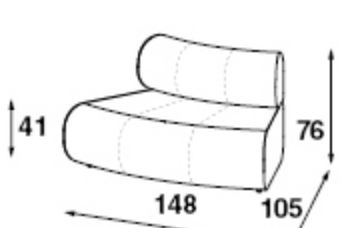

**Planning example
Track 101**
Modules: 002, 001, 022
Dimensions: 90 x 252 cm

**Planning example
Track 102**
Modules: 3x 033
Dimensions: 196 x 333 cm

**Planning example
Track 103**
Modules: 021, 001, 031, 001, 003
Dimension: 234 x 282 cm

**Planning example
Track 104**
Modules: 4x 032 + 4x 001
Dimension: 211 x 378 cm

**Planning example
Track 105**
Modules: 4x 032
Dimensions: 211 x 211 cm

**Planning example
Track 106**
Modules: 2x 034 + 3x 033
Dimensions: 196 x 545 cm

Track module overview

Track 001
seat & back
without armrests

Track 002
seat & back
with armrest right when seated

Track 003
seat & back
with armrest left when seated

Track 004
seat & back
armchair

Track 021
seat small

Track 022
seat large

Track 053
footstool

Track 031
corner closed curve 90°

Track 032
corner open curve 90°

Track 033
corner closed curve 45°

Track 034
corner open curve 45°

Track 051
loose armrest

Track 052
electrification
integrated table with 2x
power socket