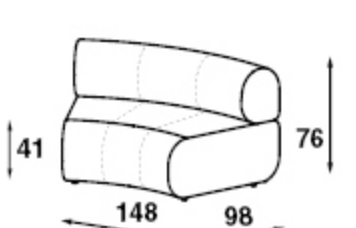

**Planning example
Track 101**
Modules: 002, 001, 022
Dimensions: 90 x 252 cm

**Planning example
Track 102**
Modules: 3x 033
Dimensions: 196 x 333 cm

**Planning example
Track 103**
Modules: 021, 001, 031, 001, 003
Dimension: 234 x 282 cm

**Planning example
Track 104**
Modules: 4x 032 + 4x 001
Dimension: 211 x 378 cm

**Planning example
Track 105**
Modules: 4x 032
Dimensions: 211 x 211 cm

**Planning example
Track 106**
Modules: 2x 034 + 3x 033
Dimensions: 196 x 545 cm

Track module overview

Track 001
seat & back
without armrests

Track 002
seat & back
with armrest right when seated

Track 003
seat & back
with armrest left when seated

Track 004
seat & back
armchair

Track 021
seat small

Track 022
seat large

Track 053
footstool

Track 031
corner closed curve 90°

Track 032
corner open curve 90°

Track 033
corner closed curve 45°

Track 034
corner open curve 45°

Track 051
loose armrest

Track 052
electrification
integrated table with 2x
power socket