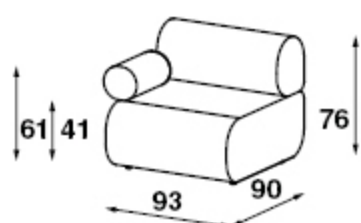

**Planning example
Track 101**
Modules: 002, 001, 022
Dimensions: 90 x 252 cm

**Planning example
Track 102**
Modules: 3x 033
Dimensions: 196 x 333 cm

**Planning example
Track 103**
Modules: 021, 001, 031, 001, 003
Dimension: 234 x 282 cm

**Planning example
Track 104**
Modules: 4x 032 + 4x 001
Dimension: 211 x 378 cm

**Planning example
Track 105**
Modules: 4x 032
Dimensions: 211 x 211 cm

**Planning example
Track 106**
Modules: 2x 034 + 3x 033
Dimensions: 196 x 545 cm

Track module overview

Track 001
seat & back
without armrests

Track 002
seat & back
with armrest right when seated

Track 003
seat & back
with armrest left when seated

Track 004
seat & back
armchair

Track 021
seat small

Track 022
seat large

Track 053
footstool

Track 031
corner closed curve 90°

Track 032
corner open curve 90°

Track 033
corner closed curve 45°

Track 034
corner open curve 45°

Track 051
loose armrest

Track 052
electrification
integrated table with 2x
power socket