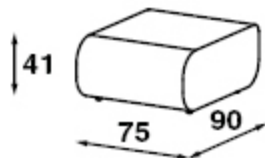

**Planning example
Track 101**
Modules: 002, 001, 022
Dimensions: 90 x 252 cm

**Planning example
Track 102**
Modules: 3x 033
Dimensions: 196 x 333 cm

**Planning example
Track 103**
Modules: 021, 001, 031, 001, 003
Dimension: 234 x 282 cm

**Planning example
Track 104**
Modules: 4x 032 + 4x 001
Dimension: 211 x 378 cm

**Planning example
Track 105**
Modules: 4x 032
Dimensions: 211 x 211 cm

**Planning example
Track 106**
Modules: 2x 034 + 3x 033
Dimensions: 196 x 545 cm

Track module overview

Track 001
seat & back
without armrests

Track 002
seat & back
with armrest right when seated

Track 003
seat & back
with armrest left when seated

Track 004
seat & back
armchair

Track 021
seat small

Track 022
seat large

Track 053
footstool

Track 031
corner closed curve 90°

Track 032
corner open curve 90°

Track 033
corner closed curve 45°

Track 034
corner open curve 45°

Track 051
loose armrest

Track 052
electrification
integrated table with 2x
power socket