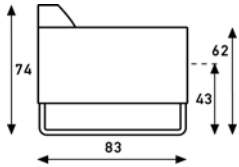

Comment

Finish base; polished stainless steel.
Depending on the chosen upholstery, after a while pleats will appear. This cannot be avoided.

options: sideparts upholstered to the floor
arms 21cm width

meterage	660cm	700cm
weight	78kg	94kg
packing	1.37m3	1.92m3

* Stock Amdal 0180 (fabric group C)