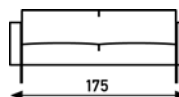

Mare René Holten 2003

footstool

chair
87cm width

chair
115cm width

Upholstery category ① ② ③ ④

Comment

Finish base; polished stainless steel.
Depending on the chosen upholstery, after a while pleats will appear. This cannot be avoided.

options: sideparts upholstered to the floor
arms 21cm width

meterage	183cm	440cm	495cm
weight	35kg	50kg	69kg
packing	0.65m ³	0.94m ³	1.37m ³

*** Deliver from stock**
(in specific fabric and colour)

sofa
2 seater