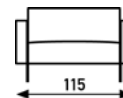

Mare René Holten 2003

footstool

chair
87cm width

chair
115cm width

Upholstery category ① ② ③ ④

Comment

Finish base; polished stainless steel.
Depending on the chosen upholstery, after a while pleats will appear. This cannot be avoided.

options: sideparts upholstered to the floor
arms 21cm width

meterage	183cm	440cm	495cm
weight	35kg	50kg	69kg
packing	0.65m ³	0.94m ³	1.37m ³

*** Deliver from stock**
(in specific fabric and colour)

sofa
2 seater