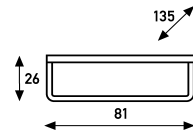

* Stock Amdal 0180 (fabric group C)

table
81 x 81

table
115 x 115

table
135 x 81

veneer
massive oak

Comment

Finish base; polished stainless steel.
Tabletop in veneer (see standard colour card).
Or 30mm massive oak wood, natural stained, white wash, grey stained or black stained. Edge straight.

weight	31.5kg	54kg	42kg
packing	0.32m3	0.58m3	0.67m3

APTOS CRUZ GALLERIES

147 Mt Barker Road, Stirling South Australia 5152

Ph (08) 8370 9011 info@aptoscruz.com

www.aptoscruz.com