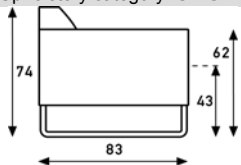

Mare René Holten 2003

footstool

chair
87cm width

chair
115cm width

Upholstery category ① ② ③ ④

Comment

Finish base; polished stainless steel.
Depending on the chosen upholstery, after a while pleats will appear. This cannot be avoided.

options: sideparts upholstered to the floor
arms 21cm width

meterage	183cm	440cm	495cm
weight	35kg	50kg	69kg
packing	0.65m ³	0.94m ³	1.37m ³

*** Deliver from stock**
(in specific fabric and colour)

sofa
2 seater