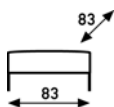

Mare René Holten 2003

footstool

chair
87cm width

chair
115cm width

Upholstery category ① ② ③ ④

Comment

Finish base; polished stainless steel.
Depending on the chosen upholstery, after a while pleats will appear. This cannot be avoided.

options: sideparts upholstered to the floor
arms 21cm width

meterage	183cm	440cm	495cm
weight	35kg	50kg	69kg
packing	0.65m ³	0.94m ³	1.37m ³

*** Deliver from stock**
(in specific fabric and colour)

sofa
2 seater