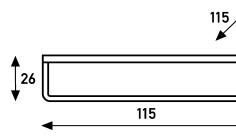

* Stock Amdal 0180 (fabric group C)

table
81 x 81

table
115 x 115

table
135 x 81

veneer
massive oak

Comment

Finish base; polished stainless steel.
Tabletop in veneer (see standard colour card).
Or 30mm massive oak wood, natural stained, white wash, grey stained or black stained. Edge straight.