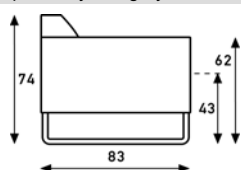

Upholstery category ① ② ③ ④

Comment

Finish base; polished stainless steel.
Depending on the chosen upholstery, after a while pleats will appear. This cannot be avoided.

options: sideparts upholstered to the floor
arms 21cm width

meterage	539cm	594cm
weight	78kg	78kg
packing	1.37m³	1.37m³

* Stock Amdal 0180 (fabric group C)