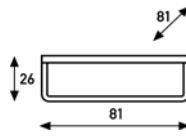

Finish base; polished stainless steel.
Depending on the chosen upholstery, after a while pleats will appear. This cannot be avoided.

options: sideparts upholstered to the floor
arms 21cm width

meterage	660cm	700cm
weight	78kg	94kg
packing	1.37m3	1.92m3

* Stock Amdal 0180 (fabric group C)

table
81 x 81

table
115 x 115

table
135 x 81

veneer
massive oak

Comment

Finish base; polished stainless steel.
Tabletop in veneer (see standard colour card).
Or 30mm massive oak wood, natural stained, white wash, grey stained or black stained. Edge straight.

weight	31.5kg	54kg	42kg
packing	0.32m3	0.58m3	0.67m3

APTOS CRUZ GALLERIES

147 Mt Barker Road, Stirling South Australia 5152

Ph (08) 8370 9011 info@aptoscruz.com

www.aptoscruz.com