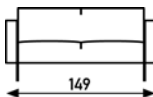

Mare René Holten 2003

footstool

chair
87cm width

chair
115cm width

Upholstery category ① ② ③ ④

Comment

Finish base; polished stainless steel.
Depending on the chosen upholstery, after a while pleats will appear. This cannot be avoided.

options: sideparts upholstered to the floor
arms 21cm width

meterage	183cm	440cm	495cm
weight	35kg	50kg	69kg
packing	0.65m ³	0.94m ³	1.37m ³

*** Deliver from stock**
(in specific fabric and colour)

sofa
2 seater