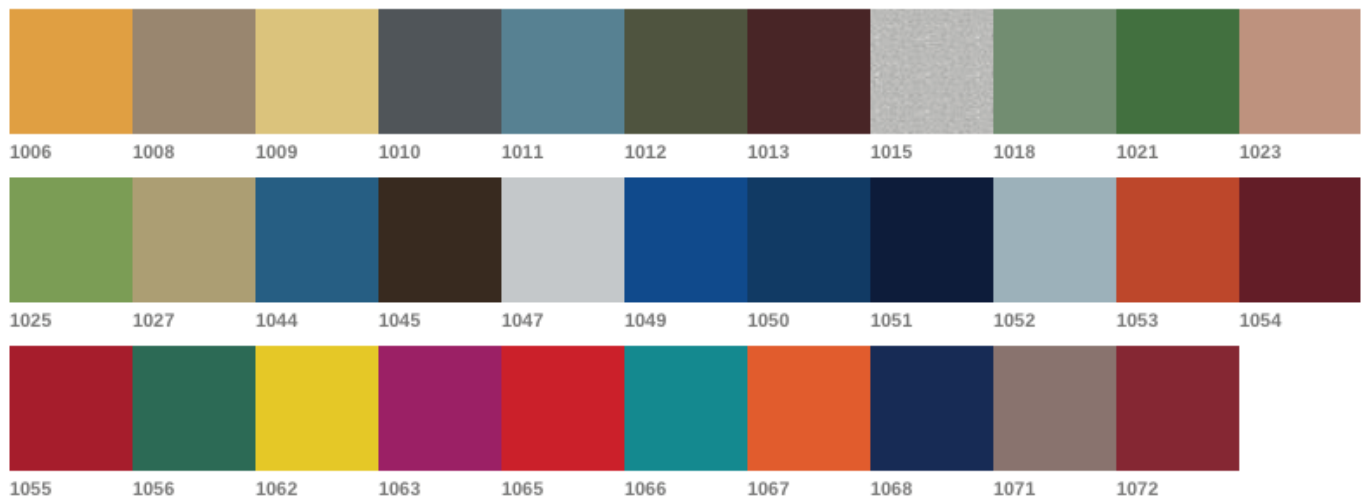

Finishes

▼ Laccato Lucido Colori Extra LX/Polish Laquer Extra

▼ Laccato lucido LL/Polish Laquer

▼ Laccato Opaco Colori Extra OX/Matt Laquer Extra

▼ Laccato Opaco OP/Matt Laquer

▼ New 2014