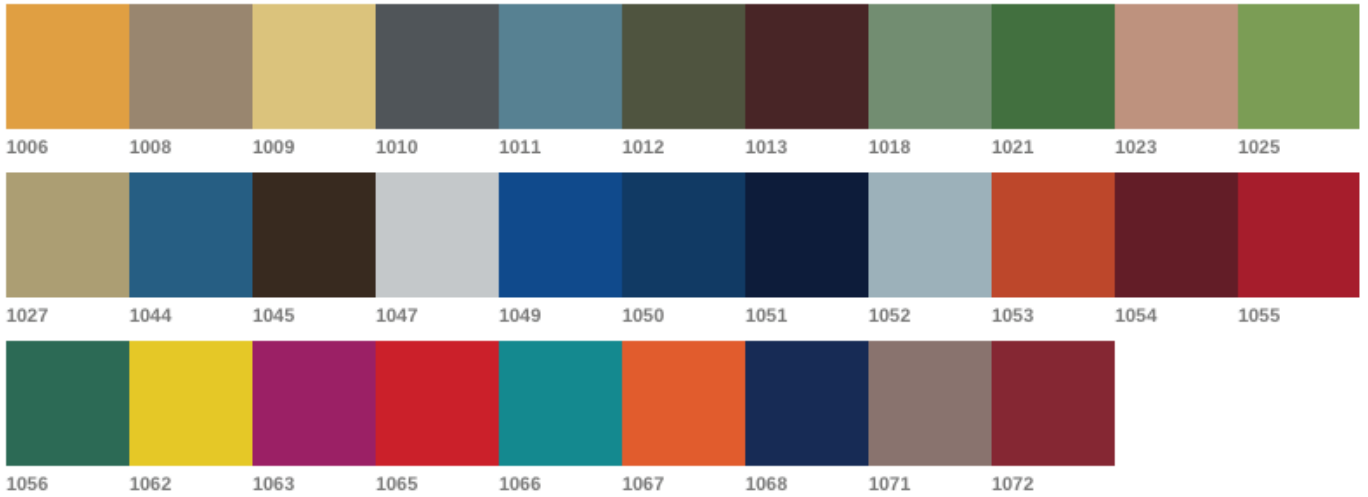

Finishes

▼ Laccato Lucido Colori Extra LX/Polish Laquer Extra

▼ Laccato lucido LL/Polish Laquer

▼ Laccato Opaco Colori Extra OX/Matt Laquer Extra

▼ Laccato Opaco OP/Matt Laquer

▼ New 2014