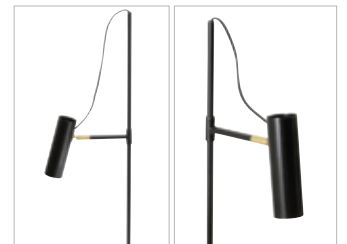

A lonesome wanderer

Inspired by Giacometti's simple and slender figures. A lonesome wanderer.

Nomad embraces the light and lights dedicated without disturbing it's surrounding. For your book.

Adjustable in height

Rotatable in any direction

Comes with a 3m textile cord and a 12W E27 energy light bulb.

MADE IN SWEDEN 

mat white
403002

pure white
403003

mat black
403005

glossy black
403006

signal red
403009