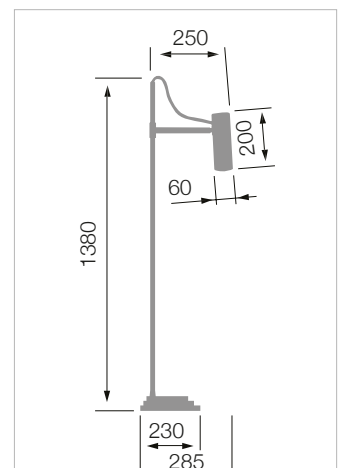

Rotatable in any direction

Comes with a 3m textile cord and a 12W E27 energy light bulb.

MADE IN SWEDEN 

mat white
403002

pure white
403003

mat black
403005

glossy black
403006

signal red
403009