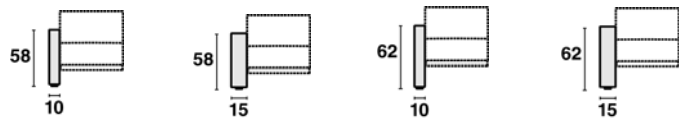

### Bases

sledge	sledge	legs metal	legs metal
seating height 42cm	seating height 46cm	seating height 42cm	seating height 46cm
RFX-LS42	RFX-LS46	RFX-LM42	RFX-LM46

	weight packing				

legs beech	legs beech
seating height 42cm	seating height 46cm
RFX-LW42	RFX-LW46

	weight packing			

APTOS CRUZ GALLERIES

147 Mt Barker Road, Stirling South Australia 5152

Ph (08) 8370 9011 info@aptoscruz.com

www.aptoscruz.com

### Integrated leg/armrest

arm/leg 10cm width  
seating height 42cm  
RFX-AN42

arm/leg 15cm width  
seating height 42cm  
RFX-AW42

arm/leg 10cm width  
seating height 46cm  
RFX-AN46

arm/leg 15cm width  
seating height 46cm  
RFX-AW46