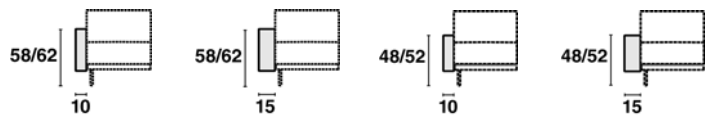

Integrated leg/armrest

arm/leg 10cm width
seating height 42cm
RFX-AN42

arm/leg 15cm width
seating height 42cm
RFX-AW42

arm/leg 10cm width
seating height 46cm
RFX-AN46

arm/leg 15cm width
seating height 46cm
RFX-AW46

	weight packing