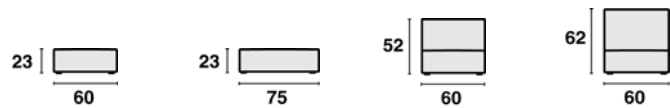

Reflex loose elements Toine van den Heuvel 2011