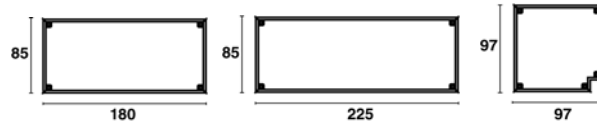

## Reflex loose elements Toine van den Heuvel 2011

Frames

frame 60cm  
RFX-60

frame 75cm  
RFX-75

frame 120cm  
RFX-120

frame 150cm  
RFX-150

	options upholstered <b>from 2012</b>			
	weight packing			

frame 180  
RFX-180

### Bases

sledge	sledge	legs metal	legs metal
seating height 42cm	seating height 46cm	seating height 42cm	seating height 46cm
RFX-LS42	RFX-LS46	RFX-LM42	RFX-LM46

	weight packing				

legs beech	legs beech
seating height 42cm	seating height 46cm
RFX-LW42	RFX-LW46