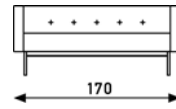

chair

sofa  
2.2 seater

sofa  
2.5 seater

upholstery category ① ② ③ ④  <b>Comment</b> Base finish chromium. Depending on the chosen upholstery, after a while pleats will appear. This cannot be avoided.				
	meterage	390cm	533cm	616cm
	weight		1.96m3	
	packing			

2 x sofa  
2.2 seater  
with 2 x 1 armrest

sofa  
2.2 seater  
without armrests

sofa  
2.5 seater  
without armrests

upholstery category ① ② ③ ④  <b>Comment</b> Base finish chromium. Depending on the chosen upholstery, after a while pleats will appear. This cannot be avoided.				
	meterage	869cm	335cm	418cm
	weight		1.96m3	
	packing			