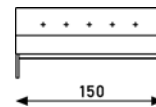

chair

sofa  
2.2 seater

sofa  
2.5 seater

upholstery category ① ② ③ ④  <b>Comment</b> Base finish chromium. Depending on the chosen upholstery, after a while pleats will appear. This cannot be avoided.				
	meterage	390cm	533cm	616cm
	weight		1.96m3	
	packing			

2 x sofa  
2.2 seater  
with 2 x 1 armrest

sofa  
2.2 seater  
without armrests

sofa  
2.5 seater  
without armrests

upholstery category ① ② ③ ④  <b>Comment</b> Base finish chromium. Depending on the chosen upholstery, after a while pleats will appear. This cannot be avoided.				
	meterage	869cm	335cm	418cm
	weight		1.96m3	
	packing			