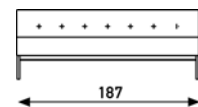

chair

sofa  
2.2 seater

sofa  
2.5 seater

upholstery category ① ② ③ ④  <b>Comment</b> Base finish chromium. Depending on the chosen upholstery, after a while pleats will appear. This cannot be avoided.				
	meterage	390cm	533cm	616cm
	weight		1.96m3	
	packing			

2 x sofa  
2.2 seater  
with 2 x 1 armrest

sofa  
2.2 seater  
without armrests

sofa  
2.5 seater  
without armrests

upholstery category ① ② ③ ④  <b>Comment</b> Base finish chromium. Depending on the chosen upholstery, after a while pleats will appear. This cannot be avoided.				
	meterage	869cm	335cm	418cm
	weight		1.96m3	
	packing			