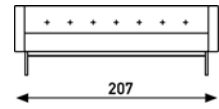

chair

sofa  
2.2 seater

sofa  
2.5 seater

upholstery category ① ② ③ ④  <b>Comment</b> Base finish chromium. Depending on the chosen upholstery, after a while pleats will appear. This cannot be avoided.				
	meterage	390cm	533cm	616cm
	weight		1.96m3	
	packing			

2 x sofa  
2.2 seater  
with 2 x 1 armrest

sofa  
2.2 seater  
without armrests

sofa  
2.5 seater  
without armrests

upholstery category ① ② ③ ④  <b>Comment</b> Base finish chromium. Depending on the chosen upholstery, after a while pleats will appear. This cannot be avoided.				
	meterage	869cm	335cm	418cm
	weight		1.96m3	
	packing			