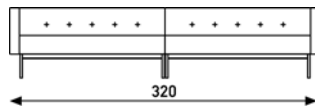

chair

sofa  
2.2 seater

sofa  
2.5 seater

upholstery category ① ② ③ ④  <b>Comment</b> Base finish chromium. Depending on the chosen upholstery, after a while pleats will appear. This cannot be avoided.				
	meterage	390cm	533cm	616cm
	weight		1.96m3	
	packing			

2 x sofa  
2.2 seater  
with 2 x 1 armrest

sofa  
2.2 seater  
without armrests

sofa  
2.5 seater  
without armrests

upholstery category ① ② ③ ④  <b>Comment</b> Base finish chromium. Depending on the chosen upholstery, after a while pleats will appear. This cannot be avoided.				
	meterage	869cm	335cm	418cm
	weight		1.96m3	
	packing			