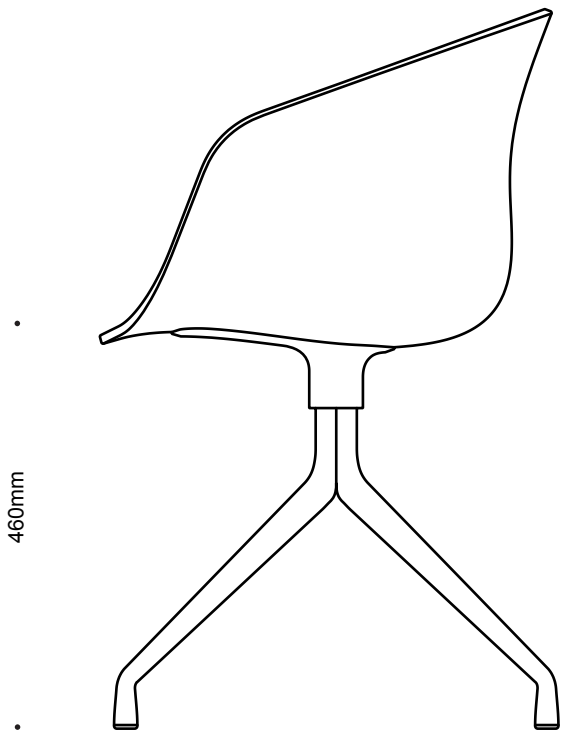

ABOUT A CHAIR

SWIVEL CHAIR

by Hee Welling

460mm

520mm

780mm

520mm

460mm