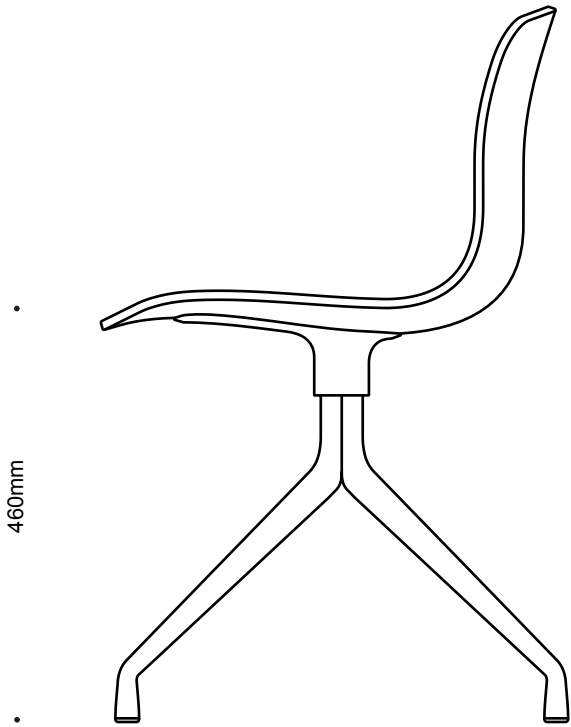

ABOUT A CHAIR

SWIVEL CHAIR

by Hee Welling

460mm

520mm

780mm

520mm

460mm