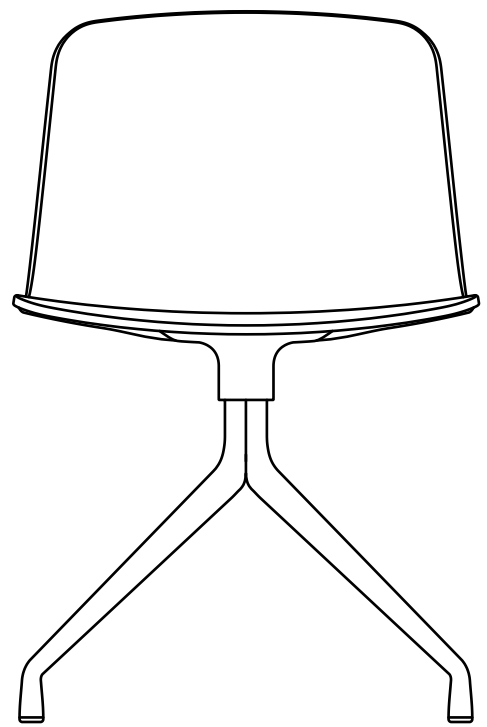

ABOUT A CHAIR

SWIVEL CHAIR

by Hee Welling

460mm

520mm

780mm

520mm

460mm