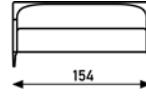

Seven Michiel van der Kley 2000

chair

sofa

upholstery category ① ② ③ ④

Comment

Finish base; aluminium polished.

meterage	495cm	670cm
weight	20kg	40kg
packing	0.64m3	1.37m3

APTOS CRUZ GALLERIES