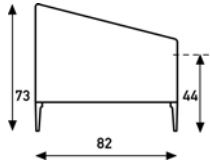

Seven Michiel van der Kley 2000

chair

sofa

upholstery category ① ② ③ ④

Comment

Finish base; aluminium polished.

meterage	495cm	670cm
weight	20kg	40kg
packing	0.64m3	1.37m3

APTOS CRUZ GALLERIES